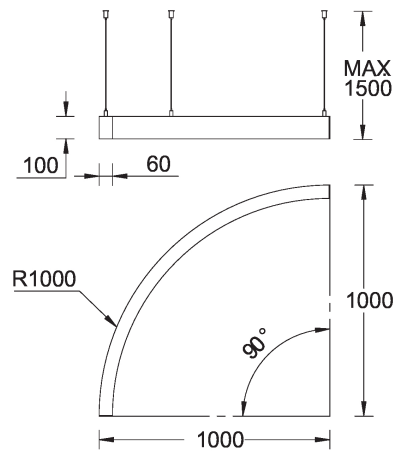

OULU 10 (OUL-90321)

Technical information

Material	Aluminium
Light source	192 LED
Power	52 W
Lumen	5228 - 5457 lm
Efficacy	101 - 105 lm/W
Driver option	Integral control gear for On/Off (-ND), DALI (-DA). Remote driver is included for 1-10V (-DI)

Driver	Constant current (CC)
Input voltage	220-240 V 50/60 Hz
Optic	0
Optic value	Opal
CCT / CRI	3000K CRI80, 4000K CRI80
Dimming type	On/Off, 1-10V, DALI

Product colours	Black, White, Matt Silver, Concrete - Urban, Softscape - Urban, Stone - Urban, Corten - Urban, Oak - Woodland, Walnut - Woodland, Pine - Woodland
Weight	5.2 kg
Operating temperature	-20 °C to 40 °C
Variants (1-10V, DALI)	Compatible with EN/ IEC 60598-2-22: Suitable for emergency installations as central supply, non-maintained (Z0)

OUL-90321