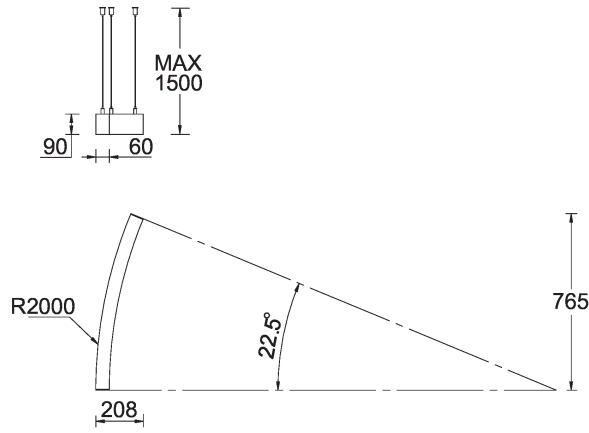

OULU 12 (OUL-90613)

Technical information

Material	Aluminium
Light source	240 LED
Power	13 W
Lumen	462 lm
Efficacy	36 lm/W
Driver option	Remote driver (included)

Driver	Constant current (CC)
Input voltage	220-240 V 50/60 Hz
Optic	0
Optic value	Opal
CCT / CRI	RGBW40
Dimming type	Bluetooth

Product colours	Black, White, Matt Silver, Concrete - Urban, Softscape - Urban, Stone - Urban, Corten - Urban, Oak - Woodland, Walnut - Woodland, Pine - Woodland
Weight	2.1 kg
Operating temperature	-20 °C to 40 °C
Variants (Bluetooth)	Compatible with EN/ IEC 60598-2-22: Suitable for emergency installations as central supply, non-maintained (Z0)

OUL-90613