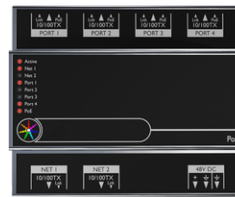

OUL-90613

OULU 12 (OUL-90613)

Accessory

Continuous-coupler bracket
A81781

Supply cable surface mounting box
A80981

Xpress wireless switch
A90591

SLESA-U9, DMX Controller 256 CH
A60491

SLESA-U11, DMX Controller 1024 CH
A66891

TPC (Touch Panel Controller) & EXT (Extension) 1 Universe
A64491

PoE Connect
A64591

TPC Touch Screen & LPC Controller DMX 2 Universe
A64691

DMX/RDM Splitter - 1 channel input, 4 channels output
A64791

Cloud Remote Management
A64991