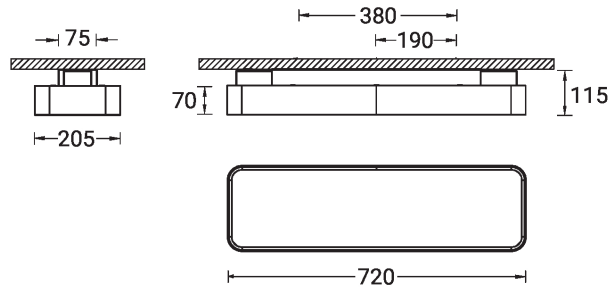

PITTSFIELD 3 (PIT-80203)

Technical information

Material	Aluminium
Light source	576 LED
Power	29 W
Lumen	3889 lm
Efficacy	108 lm/W
Driver option	Integral control gear
Driver	Constant current (CC)

Input voltage	220-240 V 50/60 Hz
Optic	O, P
CCT / CRI	TW (2700K - 6500K)
Dimming type	DALI
Product colours	Black, White, Matt Silver, Concrete - Urban, Softscape - Urban, Stone - Urban, Corten - Urban, Oak - Woodland, Walnut - Woodland, Pine - Woodland
Weight	4.2 kg
Operating temperature	-20 °C to 40 °C

MacAdam Ellipse	3 SDCM
Lifetime L90B10 (hours)	> 23,000
Lifetime L80B10 (hours)	> 45,000
Lifetime L80B50 (hours)	> 50,000
Variants (DALI)	Compatible with EN/ IEC 60598-2-22: Suitable for emergency installations as central supply, non-maintained (Z0)

PIT-80203