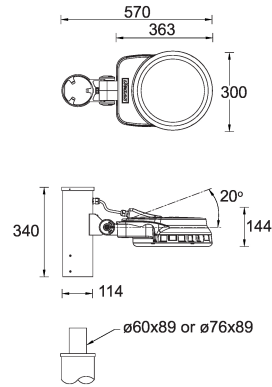

QUANTUM 2 (QA-21025)

Technical information

Material	Aluminium
Light source	18 LED
Power	77 W
Lumen	2900 - 3580 lm
Efficacy	38 - 46 lm/W
Driver option	Integral control gear
Driver	Constant current (CC)
Input voltage	220-240 V 50/60 Hz
Optic	N, M, E
Optic value	20°, 35°, 25° x 48°

CCT / CRI	RGBW30, RGBW40
Bug	B3-U1-G0
ULR	<1%
ULOR	<1%
CIE flux code n°3	100
Dimming type	DMX, DMX/RDM
Product colours	Black, Dark Grey, White, Matt Silver, Bronze, Concrete - Urban, Softscape - Urban, Stone - Urban, Corten - Urban, Oak - Woodland, Walnut - Woodland, Pine - Woodland
Weight	10.8 kg
Operating temperature	-20 °C to 40 °C
EPA (m2)	0.097

Cable	One cable gland supplied with 0.5 m of 3x1.0 sqmm outdoor cable
Through wiring	Single cable entry
Lens / Reflector / Optic	High-efficiency PMMA lens, Clear toughened glass
MacAdam Ellipse	7 SDCM
Lifetime L90B10 (hours)	> 15,000
Lifetime L80B10 (hours)	> 31,000
Lifetime L80B50 (hours)	> 34,000
Variants (DMX/RDM)	Compatible with EN/ IEC 60598-2-22: Suitable for emergency installations as central supply, non-maintained (Z0)

QA-21025