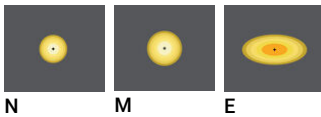

QUANTUM 2 (QA-21025)

Product description

1 side - RGBW

microVos microPrim™

Luminaire Structure

- Die-cast aluminium housing
- Pre-treated before powder coating ensuring high corrosion resistance
- Single cable entry
- One cable gland supplied with 0.5 m of 3x1.0 sqmm outdoor cable

- Stainless steel fasteners in grade 304 with zinc flake coating (ZFC)
- Durable silicone rubber gasket
- High-efficiency PMMA lens
- Clear toughened glass

- Integral control gear
- Surge protection 10kV

Optic

N M E

Product colour

Special finishes upon request