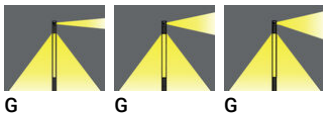

VANCOUVER 48 (VA-20223-LC)

Product description

240x240 mm - 4810 mm - Decorative pattern type 2
(Optic) - 3 projectors (Optic 2nd) - LIGHTCONNECT™

Luminaire Structure

- Die-cast aluminium housing
- Extruded aluminium column
- Pre-treated before powder coating ensuring high corrosion resistance
- Single cable entry
- One IP68 connector supplied with 0.3 m of 3x1.0 sqmm outdoor cable
- Stainless steel fasteners in grade 304 with zinc flake coating (ZFC)
- Durable silicone rubber gasket
- High-efficiency optical reflector
- Clear toughened glass
- Integral control gear
- Maximum wind load resistance is 160 km/h
- Surge protection 10kV
- VANCOUVER luminaires with projectors on top and colder than 3000K CCT do not meet the IDA certification requirements

Optic

Product colour

Special finishes upon request

VANCOUVER 48 (VA-20223-LC)

Technical information

Material	Aluminium
Light source	1 COB & 3 x 1 COB (Projectors)
Power	103 W
Lumen	7545 - 7845 lm
Efficacy	73 - 76 lm/W
Driver option	Integral control gear
Driver	Constant current (CC)
Input voltage	220-240 V 50/60 Hz
Optic	G

Optic value	134°
CCT / CRI	3000K CRI80, 4000K CRI80
ULR	2%
ULOR	2%
CIE flux code n°3	94
Dimming type	On/Off, 1-10V, DALI
Product colours	Black, Dark Grey, White, Matt Silver, Bronze, Concrete - Urban, Softscape - Urban, Stone - Urban, Corten - Urban, Oak - Woodland, Walnut - Woodland, Pine - Woodland
Weight	60.8 kg
Operating temperature	-20 °C to 40 °C

EPA (m2)	1.154
Cable	One IP68 connector supplied with 0.3 m of 3x1.0 sqmm outdoor cable
Through wiring	Single cable entry
Lens / Reflector / Optic	High-efficiency optical reflector, Clear toughened glass
MacAdam Ellipse	3 SDCM
Lifetime L90B10 (hours)	> 109,000
Lifetime L80B10 (hours)	> 109,000
Lifetime L80B50 (hours)	> 109,000
Variants (On/Off, 1-10V, DALI)	Compatible with EN/ IEC 60598-2-22: Suitable for emergency installations as central supply, non-maintained (Z0)