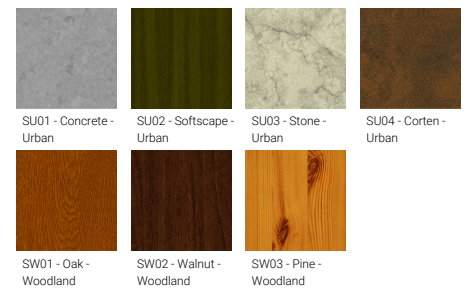

VANCOUVER 48 (VA-20223-LC)

Product description

240x240 mm - 4810 mm - Decorative pattern type 2
(Optic) - 3 projectors (Optic 2nd) - LIGHTCONNECT™

Luminaire Structure

- Die-cast aluminium housing
- Extruded aluminium column
- Pre-treated before powder coating ensuring high corrosion resistance
- Single cable entry
- One IP68 connector supplied with 0.3 m of 3x1.0 sqmm outdoor cable
- Stainless steel fasteners in grade 304 with zinc flake coating (ZFC)
- Durable silicone rubber gasket
- High-efficiency optical reflector
- Clear toughened glass
- Integral control gear
- Maximum wind load resistance is 160 km/h
- Surge protection 10kV
- VANCOUVER luminaires with projectors on top and colder than 3000K CCT do not meet the IDA certification requirements

Optic

Product colour

Special finishes upon request

VANCOUVER 48 (VA-20223-LC)

Technical information

Material	Aluminium
Light source	1 COB & 3 x 1 COB (Projectors)
Power	103 W
Lumen	7545 - 7845 lm
Efficacy	73 - 76 lm/W
Driver option	Integral control gear
Driver	Constant current (CC)
Input voltage	220-240 V 50/60 Hz
Optic	G

Optic value	134°
CCT / CRI	3000K CRI80, 4000K CRI80
ULR	2%
ULOR	2%
CIE flux code n°3	94
Dimming type	On/Off, 1-10V, DALI
Product colours	Black, Dark Grey, White, Matt Silver, Bronze, Concrete - Urban, Softscape - Urban, Stone - Urban, Corten - Urban, Oak - Woodland, Walnut - Woodland, Pine - Woodland
Weight	60.8 kg
Operating temperature	-20 °C to 40 °C