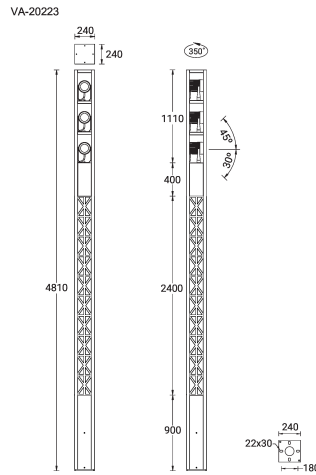

VANCOUVER 48 (VA-20223-LC)

Product description

240x240 mm - 4810 mm - Decorative pattern type 2
(Optic) - 3 projectors (Optic 2nd) - LIGHTCONNECT™

Luminaire Structure

- Die-cast aluminium housing
- Extruded aluminium column
- Pre-treated before powder coating ensuring high corrosion resistance
- Single cable entry
- One IP68 connector supplied with 0.3 m of 3x1.0 sqmm outdoor cable
- Stainless steel fasteners in grade 304 with zinc flake coating (ZFC)
- Durable silicone rubber gasket
- High-efficiency optical reflector
- Clear toughened glass
- Integral control gear
- Maximum wind load resistance is 160 km/h
- Surge protection 10kV
- VANCOUVER luminaires with projectors on top and colder than 3000K CCT do not meet the IDA certification requirements

Optic

Product colour

Special finishes upon request

VANCOUVER 48 (VA-20223-LC)

Technical information

Material	Aluminium
Light source	1 COB & 3 x 1 COB (Projectors)
Power	103 W
Lumen	7545 - 7845 lm
Efficacy	73 - 76 lm/W
Driver option	Integral control gear
Driver	Constant current (CC)
Input voltage	220-240 V 50/60 Hz
Optic	G

Optic value	134°
CCT / CRI	3000K CRI80, 4000K CRI80
ULR	2%
ULOR	2%
CIE flux code n°3	94
Dimming type	On/Off, 1-10V, DALI
Product colours	Black, Dark Grey, White, Matt Silver, Bronze, Concrete - Urban, Softscape - Urban, Stone - Urban, Corten - Urban, Oak - Woodland, Walnut - Woodland, Pine - Woodland
Weight	60.8 kg
Operating temperature	-20 °C to 40 °C

EPA (m2)	1.154
Cable	One IP68 connector supplied with 0.3 m of 3x1.0 sqmm outdoor cable
Through wiring	Single cable entry
Lens / Reflector / Optic	High-efficiency optical reflector, Clear toughened glass
MacAdam Ellipse	3 SDCM
Lifetime L90B10 (hours)	> 109,000
Lifetime L80B10 (hours)	> 109,000
Lifetime L80B50 (hours)	> 109,000
Variants (On/Off, 1-10V, DALI)	Compatible with EN/ IEC 60598-2-22: Suitable for emergency installations as central supply, non-maintained (Z0)