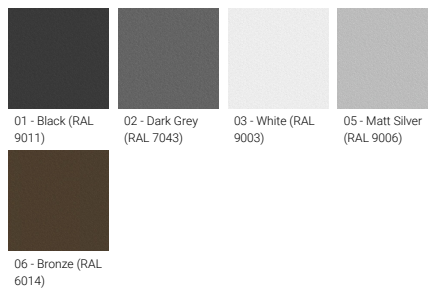

Optic

G

Product colour

Special finishes upon request

BENTON 4 (BE-20011)

Technical information

Material	Aluminium
Light source	1 COB
Power	20 W
Lumen	1089 - 1102 lm
Efficacy	52 lm/W
Driver option	Integral control gear
Driver	Constant current (CC)
Input voltage	220-240 V 50/60 Hz
Optic	G

Optic value	75°
CCT / CRI	3000K CRI80, 4000K CRI80
Bug	B1-U0-G0
ULR	<1%
ULOR	<1%
CIE flux code n°3	99
Dimming type	On/Off, 1-10V, DALI
Product colours	Black, Dark Grey, White, Matt Silver, Bronze, Concrete - Urban, Softscape - Urban, Stone - Urban, Corten - Urban, Oak - Woodland, Walnut - Woodland, Pine - Woodland
Weight	20.7 kg