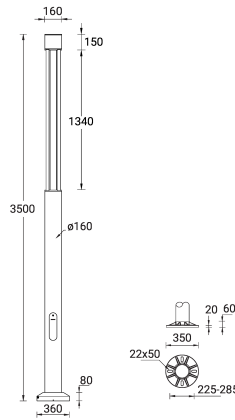

BENTON 4 (BE-20011)

Technical information

Material	Aluminium
Light source	1 COB
Power	20 W
Lumen	1089 - 1102 lm
Efficacy	52 lm/W
Driver option	Integral control gear
Driver	Constant current (CC)
Input voltage	220-240 V 50/60 Hz
Optic	G

Optic value	75°
CCT / CRI	3000K CRI80, 4000K CRI80
Bug	B1-U0-G0
ULR	<1%
ULOR	<1%
CIE flux code n°3	99
Dimming type	On/Off, 1-10V, DALI
Product colours	Black, Dark Grey, White, Matt Silver, Bronze, Concrete - Urban, Softscape - Urban, Stone - Urban, Corten - Urban, Oak - Woodland, Walnut - Woodland, Pine - Woodland
Weight	20.7 kg

Operating temperature	-20 °C to 40 °C
EPA (m2)	0.560
Cable	One IP68 connector supplied with 0.2 m of 3x1.0 sqmm outdoor cable
Through wiring	Single cable entry
Lens / Reflector / Optic	Clear toughened glass, High-efficiency optical reflector
MacAdam Ellipse	3 SDCM
Lifetime L90B10 (hours)	> 61,000
Variants (On/Off, 1-10V, DALI)	Compatible with EN/ IEC 60598-2-22: Suitable for emergency installations as central supply, non-maintained (Z0)

BE-20011