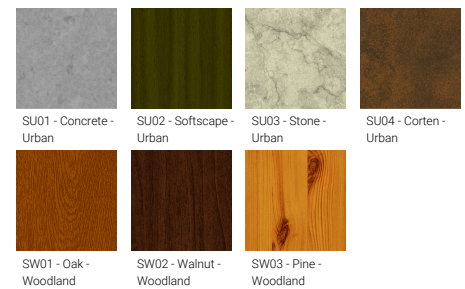

Optic

G

Product colour

Special finishes upon request

BENTON 4 (BE-20011)

Technical information

Material	Aluminium
Light source	1 COB
Power	20 W
Lumen	1089 - 1102 lm
Efficacy	52 lm/W
Driver option	Integral control gear
Driver	Constant current (CC)
Input voltage	220-240 V 50/60 Hz
Optic	G

Optic value	75°
CCT / CRI	3000K CRI80, 4000K CRI80
Bug	B1-U0-G0
ULR	<1%
ULOR	<1%
CIE flux code n°3	99
Dimming type	On/Off, 1-10V, DALI
Product colours	Black, Dark Grey, White, Matt Silver, Bronze, Concrete - Urban, Softscape - Urban, Stone - Urban, Corten - Urban, Oak - Woodland, Walnut - Woodland, Pine - Woodland
Weight	20.7 kg