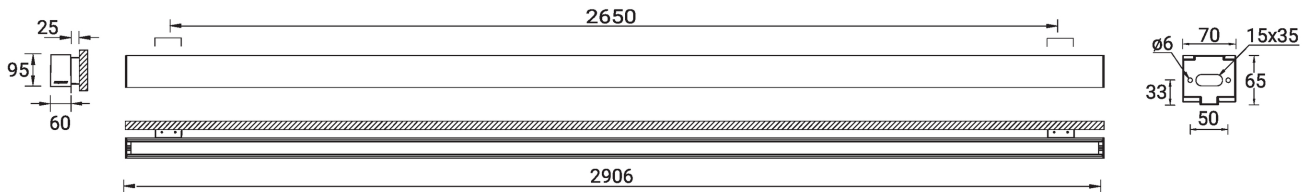

NYBRO 8 (NYB-30362)

Technical information

Material	Aluminium	Optic	O, P	Operating temperature	-20 °C to 40 °C
Light source	360 & 348 LED	Optic value	Opal, Micro-prismatic	MacAdam Ellipse	3 SDCM
Power	184 W	Optic (2nd)	O	Lifetime L90B10 (hours)	> 23,000
Lumen	19869 - 22401 lm	Optic (2nd) value	Opal	Lifetime L80B10 (hours)	> 45,000
Efficacy	108 - 122 lm/W	CCT / CRI	3000K CRI80, 4000K CRI80	Lifetime L80B50 (hours)	> 50,000
Driver option	Integral control gear	Dimming type	On/Off, DALI	Variants (On/Off, DALI)	Compatible with EN/ IEC 60598-2-22: Suitable for emergency installations as central supply, non-maintained (Z0)
Driver	Constant current (CC)	Product colours	Black, White, Matt Silver, Concrete - Urban, Softscape - Urban, Stone - Urban, Corten - Urban, Oak - Woodland, Walnut - Woodland, Pine - Woodland		
Input voltage	220-240 V 50/60 Hz	Weight	9.1 kg		

NYB-30362