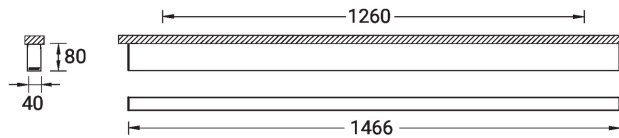

NYBRO 5 (NYB-80432)

Technical information

Material	Aluminium
Light source	180 LED
Power	32 W
Lumen	2469 - 2988 lm
Efficacy	77 - 93 lm/W
Driver option	Integral control gear
Driver	Constant current (CC)

Input voltage	220-240 V 50/60 Hz
Optic	O, P
Optic value	Opal, Micro-prismatic
CCT / CRI	3000K CRI80, 4000K CRI80
Dimming type	On/Off, 1-10V, DALI
Product colours	Black, White, Matt Silver, Concrete - Urban, Softscape - Urban, Stone - Urban, Corten - Urban, Oak - Woodland, Walnut - Woodland, Pine - Woodland
Weight	3.2 kg

Operating temperature	-20 °C to 40 °C
MacAdam Ellipse	3 SDCM
Lifetime L90B10 (hours)	> 23,000
Lifetime L80B10 (hours)	> 45,000
Lifetime L80B50 (hours)	> 50,000
Variants (1-10V, DALI)	Compatible with EN/ IEC 60598-2-22: Suitable for emergency installations as central supply, non- maintained (Z0)

NYB-80432