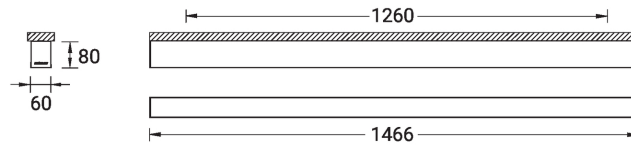

NYBRO 6 (NYB-80637)

Technical information

Material	Aluminium
Light source	240 LED
Power	53 W
Lumen	2500 lm
Efficacy	89 lm/W
Driver option	Integral control gear
Driver	Constant current (CC)

Input voltage	220-240 V 50/60 Hz
Optic	O, P
CCT / CRI	RGBW40
Bug	B1-U0-G0
ULR	0%
ULOR	0%
CIE flux code n°3	96, 98

Dimming type	DMX, DMX/RDM
Product colours	Black, White, Matt Silver, Concrete - Urban, Softscape - Urban, Stone - Urban, Corten - Urban, Oak - Woodland, Walnut - Woodland, Pine - Woodland
Weight	4.4 kg
Operating temperature	-20 °C to 40 °C
Variants (DMX/RDM)	Compatible with EN/ IEC 60598-2-22: Suitable for emergency installations as central supply, non-maintained (Z0)

NYB-80637