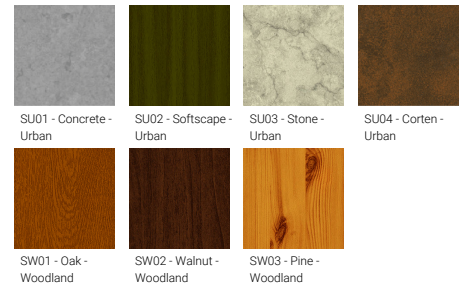

**Optic**

VN

**Product colour**

**Special finishes upon request**

**ODESSA 22 (OD-21071)**

**Technical information**

<b>Material</b>	Aluminium
<b>Light source</b>	4 x 7 LED
<b>Power</b>	240 W
<b>Lumen</b>	21804 - 23416 lm
<b>Efficacy</b>	88 - 94 lm/W
<b>Driver option</b>	Integral control gear
<b>Driver</b>	Constant current (CC)
<b>Input voltage</b>	220-240 V 50/60 Hz
<b>Optic</b>	VN
<b>Optic value</b>	8°

<b>CCT / CRI</b>	2700K CRI80, 3000K CRI80, 4000K CRI80
<b>Bug</b>	B4-U0-G0
<b>ULR</b>	<1%
<b>ULOR</b>	<1%
<b>CIE flux code n°3</b>	100
<b>Dimming type</b>	On/Off, 1-10V, DALI
<b>Product colours</b>	Black, Dark Grey, White, Matt Silver, Bronze, Concrete - Urban, Softscape - Urban, Stone - Urban, Corten - Urban, Oak - Woodland, Walnut - Woodland, Pine - Woodland
<b>Weight</b>	40.5 kg
<b>Operating temperature</b>	-20 °C to 40 °C
<b>EPA (m2)</b>	0.700