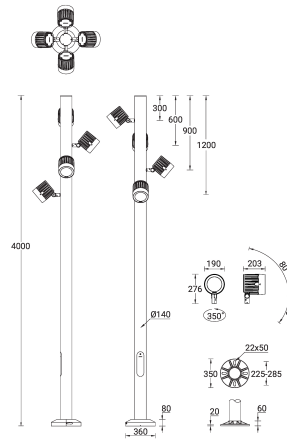

ODESSA 22 (OD-21071)

Technical information

Material	Aluminium
Light source	4 x 7 LED
Power	240 W
Lumen	21804 - 23416 lm
Efficacy	88 - 94 lm/W
Driver option	Integral control gear
Driver	Constant current (CC)
Input voltage	220-240 V 50/60 Hz
Optic	VN
Optic value	8°

CCT / CRI	2700K CRI80, 3000K CRI80, 4000K CRI80
Bug	B4-U0-G0
ULR	<1%
ULOR	<1%
CIE flux code n°3	100
Dimming type	On/Off, 1-10V, DALI
Product colours	Black, Dark Grey, White, Matt Silver, Bronze, Concrete - Urban, Softscape - Urban, Stone - Urban, Corten - Urban, Oak - Woodland, Walnut - Woodland, Pine - Woodland
Weight	40.5 kg
Operating temperature	-20 °C to 40 °C
EPA (m2)	0.700

Cable	One cable gland supplied with 2 m of 3x1.0 sqmm outdoor cable
Through wiring	Single cable entry
Lens / Reflector / Optic	High-efficiency PMMA lens, Clear toughened glass
MacAdam Ellipse	3 SDCM
Lifetime L90B10 (hours)	> 109,000
Lifetime L80B10 (hours)	> 109,000
Lifetime L80B50 (hours)	> 109,000
Variants (On/Off, 1-10V, DALI)	Compatible with EN/ IEC 60598-2-22: Suitable for emergency installations as central supply, non-maintained (Z0)

OD-21071