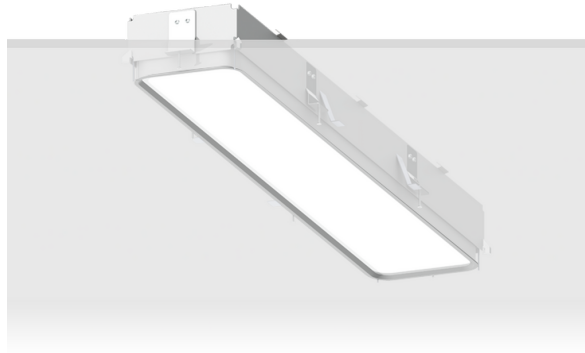

PITTSFIELD 1 (PIT-80012)

Product description

Down - 1070 mm

microPrim™

Luminaire Structure

- Extruded aluminium bended profile with powder coating
- Passive thermal management
- Stainless steel fasteners in grade 304 with zinc flake coating (ZFC)
- PMMA diffuser with Opal (UGR <19) and micro prismatic (UGR <13) options for better glare control

- Integral control gear
- Stainless steel brackets and screws for mounting
- Down light distribution only
- Wireless control available through Bluetooth connection

- Daylight and occupancy sensor options
- Emergency module (1 or 3 hours) is available upon request with 3 options (BASIC, SELF-TEST, PRO-DALI)

SW01 - Oak - Woodland SW02 - Walnut - Woodland SW03 - Pine - Woodland

PITTSFIELD 1 (PIT-80012)

Technical information

Material	Aluminium
Light source	432 LED
Power	38 W
Lumen	4102 - 4671 lm
Efficacy	108 - 123 lm/W
Driver option	Integral control gear
Driver	Constant current (CC)