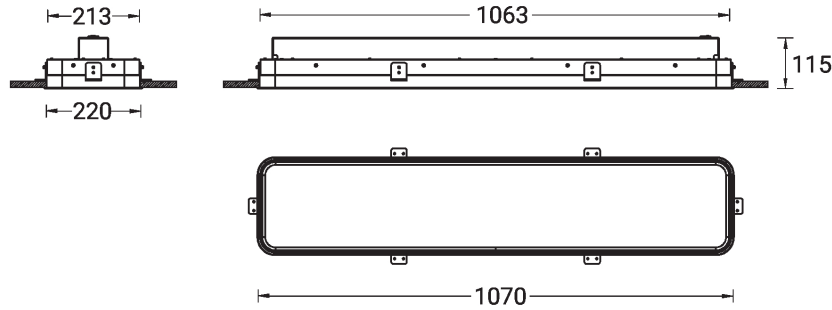

PITTSFIELD 1 (PIT-80012)

Technical information

Material	Aluminium
Light source	432 LED
Power	38 W
Lumen	4102 - 4671 lm
Efficacy	108 - 123 lm/W
Driver option	Integral control gear
Driver	Constant current (CC)

Input voltage	220-240 V 50/60 Hz
Optic	O, P
Optic value	Opal, Micro-prismatic
CCT / CRI	3000K CRI80, 4000K CRI80
Dimming type	On/Off, 1-10V, DALI
Product colours	Black, White, Matt Silver, Concrete - Urban, Softscape - Urban, Stone - Urban, Corten - Urban, Oak - Woodland, Walnut - Woodland, Pine - Woodland
Weight	5.2 kg

Operating temperature	-20 °C to 40 °C
MacAdam Ellipse	3 SDCM
Lifetime L90B10 (hours)	> 23,000
Lifetime L80B10 (hours)	> 45,000
Lifetime L80B50 (hours)	> 50,000
Variants (On/Off, 1-10V, DALI)	Compatible with EN/ IEC 60598-2-22: Suitable for emergency installations as central supply, non-maintained (Z0)

PIT-80012