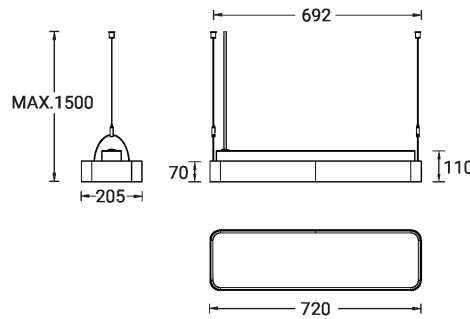

PITTSFIELD 4 (PIT-90003)

Technical information

Material	Aluminium
Light source	576 LED
Power	29 W
Lumen	3889 lm
Efficacy	108 lm/W
Driver option	Integral control gear
Driver	Constant current (CC)

Input voltage	220-240 V 50/60 Hz
Optic	O, P
CCT / CRI	TW (2700K - 6500K)
Dimming type	DALI
Product colours	Black, White, Matt Silver, Concrete - Urban, Softscape - Urban, Stone - Urban, Corten - Urban, Oak - Woodland, Walnut - Woodland, Pine - Woodland
Weight	3.3 kg
Operating temperature	-20 °C to 40 °C

MacAdam Ellipse	3 SDCM
Lifetime L90B10 (hours)	> 23,000
Lifetime L80B10 (hours)	> 45,000
Lifetime L80B50 (hours)	> 50,000
Variants (DALI)	Compatible with EN/ IEC 60598-2-22: Suitable for emergency installations as central supply, non-maintained (Z0)

PIT-90003