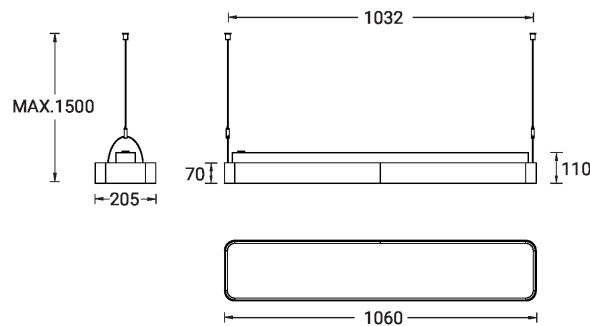

PITTSFIELD 4 (PIT-90014)

Technical information

Material	Aluminium
Light source	1728 LED
Power	54 W
Lumen	1905 lm
Efficacy	35 lm/W
Driver option	Integral control gear
Driver	Constant current (CC)

Input voltage	220-240 V 50/60 Hz
Optic	O, P
Optic value	Opal, Micro-prismatic
CCT / CRI	RGBW40
Dimming type	Bluetooth
Product colours	Black, White, Matt Silver, Concrete - Urban, Softscape - Urban, Stone - Urban, Corten - Urban, Oak - Woodland, Walnut - Woodland, Pine - Woodland
Weight	4.7 kg

Operating temperature	-20 °C to 40 °C
MacAdam Ellipse	3 SDCM
Lifetime L90B10 (hours)	> 23,000
Lifetime L80B10 (hours)	> 45,000
Lifetime L80B50 (hours)	> 50,000
Variants (Bluetooth)	Compatible with EN/ IEC 60598-2-22: Suitable for emergency installations as central supply, non- maintained (Z0)

PIT-90014