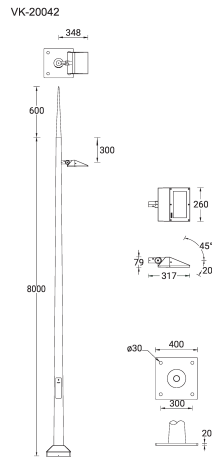

**VEKTER 21** (VK-20042)

**Product description**

1 side - Supplied with specific 8 m cylindrical, tapered galvanised steel pole: SPT180176-VK-41-44

**Luminaire Structure**

- Die-cast aluminium housing
- Pre-treated before powder coating ensuring high corrosion resistance
- Single cable entry
- One cable gland supplied with 1 m of 3x1.0 sqmm outdoor cable
- Stainless steel fasteners in grade 304 with zinc flake coating (ZFC)
- Durable silicone rubber gasket
- Clear toughened glass
- High-efficiency PMMA lens
- Integral control gear
- Maximum wind load resistance is 140 km/h
- Surge protection 10kV

**Optic**

**Product colour**

**Special finishes upon request**

**VEKTER 21 (VK-20042)**

**Technical information**

<b>Material</b>	Aluminium
<b>Light source</b>	12 LED
<b>Power</b>	28 W
<b>Lumen</b>	3172 - 3744 lm
<b>Efficacy</b>	117 - 139 lm/W
<b>Driver option</b>	Integral control gear
<b>Driver</b>	Constant current (CC)
<b>Input voltage</b>	220-240 V 50/60 Hz
<b>Optic</b>	M, W, EW, T2, T3, T4, ME
<b>Optic value</b>	30°, 56°, 114°, 139°x60°, 123°x87°, 106°x72°, 140°x62°

<b>Cable</b>	One cable gland supplied with 1 m of 3x1.0 sqmm outdoor cable
<b>Through wiring</b>	Single cable entry
<b>Lens / Reflector / Optic</b>	Clear toughened glass, High-efficiency PMMA lens
<b>MacAdam Ellipse</b>	3 SDCM
<b>Lifetime L90B10 (hours)</b>	> 90,000
<b>Lifetime L80B10 (hours)</b>	> 90,000
<b>Lifetime L80B50 (hours)</b>	> 90,000
<b>Variants (On/Off, DALI)</b>	Compatible with EN/ IEC 60598-2-22: Suitable for emergency installations as central supply, non-maintained (Z0)