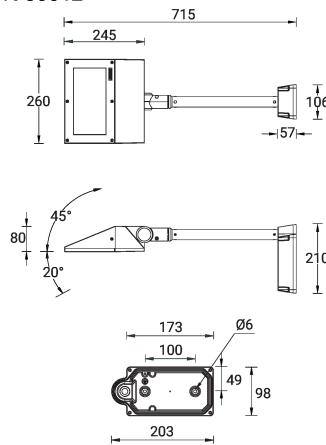

VEKTER 7 (VK-30012)

Technical information

Material	Aluminium
Light source	12 LED
Power	28 W
Lumen	3172 - 3744 lm
Efficacy	117 - 139 lm/W
Driver option	Integral control gear
Driver	Constant current (CC)
Input voltage	220-240 V 50/60 Hz
Optic	M, W, EW, T2, T3, T4, ME

Optic value	30°, 56°, 114°, 139°x60°, 123°x87°, 106°x72°, 140°x62°
CCT / CRI	2700K CRI80, 3000K CRI80, 4000K CRI80
Bug	B1-U0-G0, B1-U0-G1, B2-U0-G0, B3-U0-G0
ULR	<1%
ULOR	<1%
CIE flux code n°3	97, 99
Dimming type	On/Off, DALI
Product colours	Black, Dark Grey, White, Matt Silver, Bronze, Concrete - Urban, Softscape - Urban, Stone - Urban, Corten - Urban, Oak - Woodland, Walnut - Woodland, Pine - Woodland
Weight	5.5 kg

Operating temperature	-20 °C to 50 °C
Through wiring	Single cable entry
Lens / Reflector / Optic	Clear toughened glass, High-efficiency PMMA lens
MacAdam Ellipse	3 SDCM
Lifetime L90B10 (hours)	> 90,000
Lifetime L80B10 (hours)	> 90,000
Lifetime L80B50 (hours)	> 90,000
Variants (On/Off, DALI)	Compatible with EN/ IEC 60598-2-22: Suitable for emergency installations as central supply, non-maintained (Z0)

VK-30012