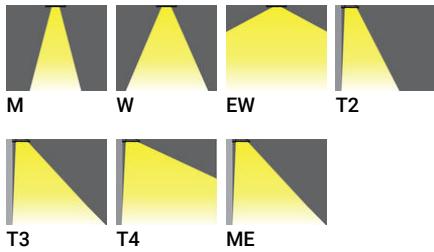

VEKTER 7 (VK-30012)

Product description

Arm mounting - Medium

microVos

microPrim™

Luminaire Structure

- Die-cast aluminium housing and frame
- Pre-treated before powder coating ensuring high corrosion resistance
- Single cable entry
- Stainless steel fasteners in grade 304 with zinc flake coating (ZFC)

- Durable silicone rubber gasket
- Clear toughened glass
- High-efficiency PMMA lens
- Integral control gear

- Optional surface mounting box for easy wiring or conduit connection when wiring from behind is not possible

Optic

Product colour

Special finishes upon request