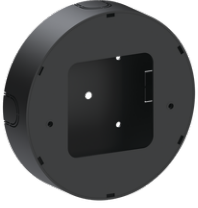

**ABACUS 7 (AB-30041)**

**Product description**

Small

**Luminaire Structure**

- Die-cast aluminium frame and body
- Pre-treated before powder coating ensuring high corrosion resistance
- Single cable entry
- Stainless steel fasteners in grade 304 with zinc flake coating (ZFC)
- Durable silicone rubber gasket
- Frosted glass diffuser
- Integral control gear
- Optional surface mounting box for easy wiring or conduit connection when wiring from behind is not possible

**Optic**

G

**Product colour**

**Special finishes upon request**

**ABACUS 7 (AB-30041)**

**Technical information**

<b>Material</b>	Aluminium
<b>Light source</b>	12 LED
<b>Power</b>	7 W
<b>Lumen</b>	315 - 329 lm
<b>Efficacy</b>	45 - 47 lm/W
<b>Driver option</b>	Integral control gear
<b>Driver</b>	Constant current (CC)
<b>Input voltage</b>	220-240 V 50/60 Hz

<b>Optic</b>	G
<b>Optic value</b>	92°x54°
<b>CCT / CRI</b>	3000K CRI80, 4000K CRI80
<b>Bug</b>	B0-U1-G0
<b>ULR</b>	1%
<b>ULOR</b>	1%
<b>CIE flux code n°3</b>	98
<b>Dimming type</b>	On/Off

<b>Product colours</b>	Black, Dark Grey, White, Matt Silver, Bronze, Concrete - Urban, Softscape - Urban, Stone - Urban, Corten - Urban, Oak - Woodland, Walnut - Woodland, Pine - Woodland
<b>Weight</b>	0.9 kg
<b>Operating temperature</b>	-20 °C to 40 °C
<b>Through wiring</b>	Single cable entry
<b>Lens / Reflector / Optic</b>	Frosted glass diffuser
<b>Variants (On/Off)</b>	Compatible with EN/ IEC 60598-2-22: Suitable for emergency installations as central supply, non-maintained (Z0)

AB-30041

**ABACUS 7** (AB-30041)**Accessory**

---

---

Surface mounting box for easy  
cabling (ABACUS 7)  
**SCE-ABACUS-7**

---