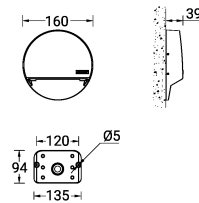

ABACUS 7 (AB-30041)

Technical information

Material	Aluminium
Light source	12 LED
Power	7 W
Lumen	315 - 329 lm
Efficacy	45 - 47 lm/W
Driver option	Integral control gear
Driver	Constant current (CC)
Input voltage	220-240 V 50/60 Hz

Optic	G
Optic value	92°x54°
CCT / CRI	3000K CRI80, 4000K CRI80
Bug	B0-U1-G0
ULR	1%
ULOR	1%
CIE flux code n°3	98
Dimming type	On/Off

Product colours	Black, Dark Grey, White, Matt Silver, Bronze, Concrete - Urban, Softscape - Urban, Stone - Urban, Corten - Urban, Oak - Woodland, Walnut - Woodland, Pine - Woodland
Weight	0.9 kg
Operating temperature	-20 °C to 40 °C
Through wiring	Single cable entry
Lens / Reflector / Optic	Frosted glass diffuser
Variants (On/Off)	Compatible with EN/ IEC 60598-2-22: Suitable for emergency installations as central supply, non-maintained (Z0)

AB-30041