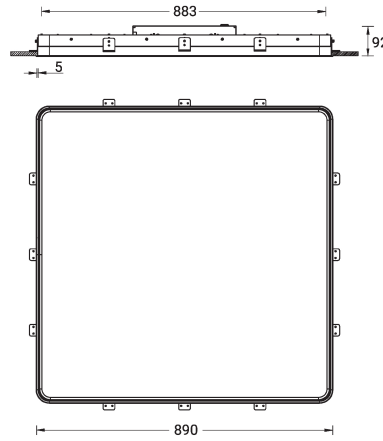

ARDEN 1 (ARD-80045)

Technical information

Material	Aluminium
Light source	6048 LED
Power	189 W
Lumen	5716 lm
Efficacy	30 lm/W
Driver option	Integral control gear

Driver	Constant current (CC)
Input voltage	220-240 V 50/60 Hz
Optic	O, P
Optic value	108°, 93°
CCT / CRI	RGBW40
Dimming type	DMX, DMX/RDM

Product colours	Black, White, Matt Silver, Concrete - Urban, Softscape - Urban, Stone - Urban, Corten - Urban, Oak - Woodland, Walnut - Woodland, Pine - Woodland
Weight	13.0 kg
Operating temperature	-20 °C to 40 °C
Lens / Reflector / Optic	PMMA diffuser with Opal (UGR <19) and micro prismatic (UGR <13) options for better glare control
Variants (DMX/RDM)	Compatible with EN/ IEC 60598-2-22: Suitable for emergency installations as central supply, non-maintained (Z0)

ARD-80045