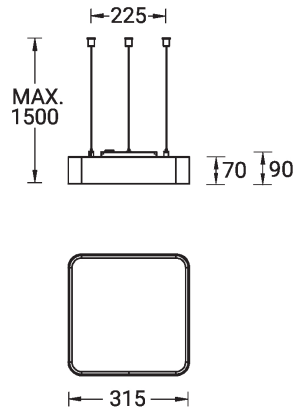

ARDEN 4 (ARD-90001)

Technical information

Material	Aluminium
Light source	168 LED
Power	15 W
Lumen	1505 - 1723 lm
Efficacy	100 - 115 lm/W
Driver option	Integral control gear
Driver	Constant current (CC)
Input voltage	220-240 V 50/60 Hz
Optic	O, P

Optic value	108°, 93°
CCT / CRI	3000K CRI80, 4000K CRI80
Bug	B1-U0-G1
ULR	<1%
ULOR	<1%
CIE flux code n°3	96, 97
Dimming type	On/Off, 1-10V, DALI
Product colours	Black, White, Matt Silver, Concrete - Urban, Softscape - Urban, Stone - Urban, Corten - Urban, Oak - Woodland, Walnut - Woodland, Pine - Woodland
Weight	2.2 kg

Operating temperature	-20 °C to 40 °C
Lens / Reflector / Optic	PMMA diffuser with Opal (UGR <19) and micro prismatic (UGR <13) options for better glare control
MacAdam Ellipse	3 SDCM
Lifetime L90B10 (hours)	> 23,000
Lifetime L80B10 (hours)	> 45,000
Lifetime L80B50 (hours)	> 50,000
Variants (On/Off, 1-10V, DALI)	Compatible with EN/ IEC 60598-2-22: Suitable for emergency installations as central supply, non-maintained (Z0)

ARD-90001