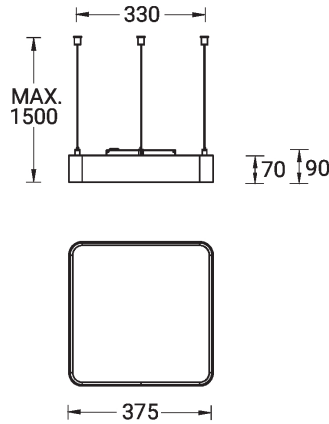

ARDEN 4 (ARD-90111)

Technical information

Material	Aluminium
Light source	288 & 144 LED
Power	45 W
Lumen	5159 - 5594 lm
Driver option	Integral control gear
Driver	Constant current (CC)
Input voltage	220-240 V 50/60 Hz
Optic	O, P
Optic value	108°, 93°

Optic (2nd)	O
Optic (2nd) value	105°
CCT / CRI	3000K CRI80, 4000K CRI80
Bug	B1-U0-G1, B2-U0-G1
ULR	0%, <1%
ULOR	0%, <1%
CIE flux code n°3	96, 97
Dimming type	On/Off, 1-10V, DALI
Product colours	Black, White, Matt Silver, Concrete - Urban, Softscape - Urban, Stone - Urban, Corten - Urban, Oak - Woodland, Walnut - Woodland, Pine - Woodland

Weight	3.5 kg
Operating temperature	-20 °C to 40 °C
Lens / Reflector / Optic	PMMA diffuser with Opal (UGR <19) and micro prismatic (UGR <13) options for better glare control
MacAdam Ellipse	3 SDCM
Lifetime L90B10 (hours)	> 23,000
Lifetime L80B10 (hours)	> 45,000
Lifetime L80B50 (hours)	> 50,000
Variants (On/Off, 1-10V, DALI)	Compatible with EN/ IEC 60598-2-22: Suitable for emergency installations as central supply, non-maintained (Z0)

ARD-90111