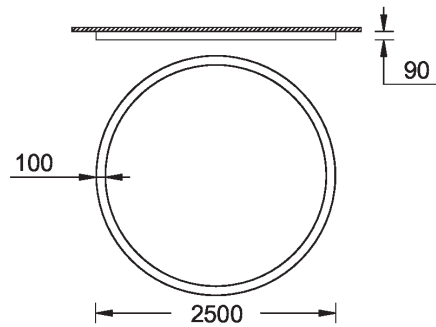

GAVLE 4 (GAV-80444)

Technical information

Material	Aluminium
Light source	6912 LED
Power	240 W
Lumen	9378 lm
Efficacy	39 lm/W
Driver option	Integral control gear

Driver	Constant current (CC)
Input voltage	220-240 V 50/60 Hz
Optic	0
Optic value	102°
CCT / CRI	RGBW30, RGBW40
Dimming type	DMX, DMX/RDM

Product colours	Black, White, Matt Silver, Concrete - Urban, Softscape - Urban, Stone - Urban, Corten - Urban, Oak - Woodland, Walnut - Woodland, Pine - Woodland
Weight	25.5 kg
Operating temperature	-20 °C to 40 °C
Variants (DMX/RDM)	Compatible with EN/ IEC 60598-2-22: Suitable for emergency installations as central supply, non-maintained (Z0)

GAV-80444