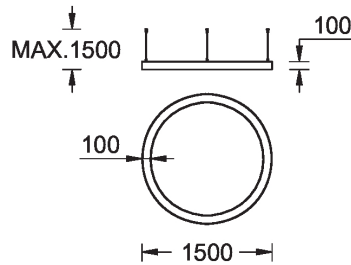

GAVLE 6 (GAV-90323)

Technical information

Material	Aluminium
Light source	3840 & 3840 LED
Power	266 W
Lumen	10638 lm
Efficacy	40 lm/W
Driver option	Remote driver (included)

Driver	Constant current (CC)
Input voltage	220-240 V 50/60 Hz
Optic	O
Optic value	Opal
Optic (2nd)	O
Optic (2nd) value	Opal

CCT / CRI	RGBW40
Dimming type	Bluetooth
Product colours	Black, White, Matt Silver, Concrete - Urban, Softscape - Urban, Stone - Urban, Corten - Urban, Oak - Woodland, Walnut - Woodland, Pine - Woodland
Weight	17.3 kg
Operating temperature	-20 °C to 40 °C
Variants (Bluetooth)	Compatible with EN/ IEC 60598-2-22: Suitable for emergency installations as central supply, non-maintained (Z0)

GAV-90323