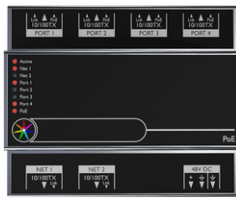

GAV-90323

GAVLE 6 (GAV-90323)

Accessory

Supply cable surface mounting box
A80981

Xpress wireless switch
A90591

SLESA-U9, DMX Controller 256 CH
A60491

SLESA-U11, DMX Controller 1024 CH
A66891

TPC (Touch Panel Controller) & EXT (Extension) 1 Universe
A64491

PoE Connect
A64591

TPC Touch Screen & LPC Controller DMX 2 Universe
A64691

DMX/RDM Splitter - 1 channel input, 4 channels output
A64791

Cloud Remote Management
A64991

STICK-KE2, DMX Controller 1024 CH
A65091