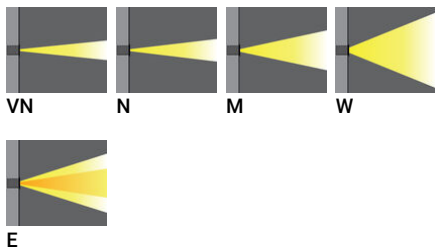

LIGHTTALK 10 (LA-40014)

Product description

Without recessing box - Integral control gear - 1250 mm - Class I - RGBW

microPrim™

Luminaire Structure

- Die-cast aluminium end-caps
- Extruded aluminium housing and sheet aluminium front frame
- Pre-treated before powder coating ensuring high corrosion resistance
- Stainless steel frame on request
- Two cable entries for through wiring
- Four IP67 connectors supplied with 2x0.2 m of 3x1.0 sqmm outdoor cable and 2x0.2 m of 2x0.5 sqmm outdoor shielded cable
- Stainless steel fasteners in grade 304 with zinc flake coating (ZFC)
- Durable silicone rubber gasket
- Clear toughened glass
- Integral control gear
- Recessing box is not included
- 24 VDC input, DMX/RDM address with stable signal

Optic

Product colour

Special finishes upon request

LIGHTALK 10 (LA-40014)

Technical information

Material	Aluminium
Light source	2 x 20 LED
Power	66 W
Lumen	3302 - 3839 lm
Efficacy	50 - 58 lm/W
Driver option	Integral control gear
Driver	Constant current (CC)
Input voltage	220-240 V 50/60 Hz
Optic	VN, N, M, W, E

Optic value	10°, 13°, 25°, 43°, 18° x35°
CCT / CRI	RGBW30, RGBW40
Bug	B3-U1-G0
ULR	0%
ULOR	0%
CIE flux code n°3	100
Dimming type	DMX, DMX/RDM
Product colours	Black, Dark Grey, White, Matt Silver, Bronze, Concrete - Urban, Softscape - Urban, Stone - Urban, Corten - Urban, Oak - Woodland, Walnut - Woodland, Pine - Woodland
Weight	6.2 kg

Operating temperature	-20 °C to 40 °C
Cable	Four IP67 connectors supplied with 2x0.2 m of 3x1.0 sqmm outdoor cable and 2x0.2 m of 2x0.5 sqmm outdoor shielded cable
Through wiring	Two cable entries for through wiring
Lens / Reflector / Optic	Clear toughened glass
MacAdam Ellipse	7 SDCM
Lifetime L90B10 (hours)	> 50,000
Lifetime L80B10 (hours)	> 68,000
Lifetime L80B50 (hours)	> 100,000
Variants (DMX/RDM)	Compatible with EN/ IEC 60598-2-22: Suitable for emergency installations as central supply, non-maintained (Z0)