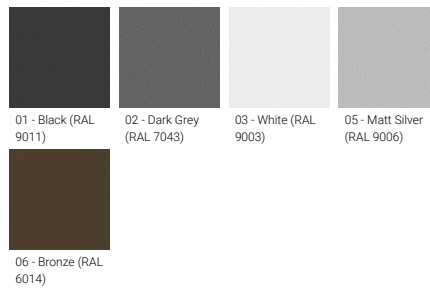

LIGHTTALK 10 (LA-40014)

Product description

Without recessing box - Integral control gear - 1250 mm - Class I - RGBW

microPrim™

Luminaire Structure

- Die-cast aluminium end-caps
- Extruded aluminium housing and sheet aluminium front frame
- Pre-treated before powder coating ensuring high corrosion resistance
- Stainless steel frame on request
- Two cable entries for through wiring
- Four IP67 connectors supplied with 2x0.2 m of 3x1.0 sqmm outdoor cable and 2x0.2 m of 2x0.5 sqmm outdoor shielded cable
- Stainless steel fasteners in grade 304 with zinc flake coating (ZFC)
- Durable silicone rubber gasket
- Clear toughened glass
- Integral control gear
- Recessing box is not included
- 24 VDC input, DMX/RDM address with stable signal

Optic

Product colour

Special finishes upon request

LIGHTALK 10 (LA-40014)

Technical information

Material	Aluminium
Light source	2 x 20 LED
Power	66 W
Lumen	3302 - 3839 lm
Efficacy	50 - 58 lm/W
Driver option	Integral control gear
Driver	Constant current (CC)
Input voltage	220-240 V 50/60 Hz
Optic	VN, N, M, W, E

Optic value	10°, 13°, 25°, 43°, 18° x35°
CCT / CRI	RGBW30, RGBW40
Bug	B3-U1-G0
ULR	0%
ULOR	0%
CIE flux code n°3	100
Dimming type	DMX, DMX/RDM
Product colours	Black, Dark Grey, White, Matt Silver, Bronze, Concrete - Urban, Softscape - Urban, Stone - Urban, Corten - Urban, Oak - Woodland, Walnut - Woodland, Pine - Woodland
Weight	6.2 kg