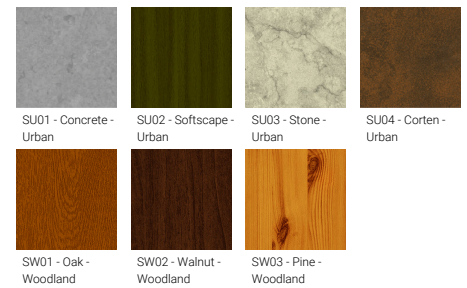

LIGHTTALK 10 (LA-40014)

Product description

Without recessing box - Integral control gear - 1250 mm - Class I - RGBW

microPrim™

Luminaire Structure

- Die-cast aluminium end-caps
- Extruded aluminium housing and sheet aluminium front frame
- Pre-treated before powder coating ensuring high corrosion resistance
- Stainless steel frame on request
- Two cable entries for through wiring
- Four IP67 connectors supplied with 2x0.2 m of 3x1.0 sqmm outdoor cable and 2x0.2 m of 2x0.5 sqmm outdoor shielded cable
- Stainless steel fasteners in grade 304 with zinc flake coating (ZFC)
- Durable silicone rubber gasket
- Clear toughened glass
- Integral control gear
- Recessing box is not included
- 24 VDC input, DMX/RDM address with stable signal

Optic

Product colour

Special finishes upon request

LIGHTALK 10 (LA-40014)

Technical information

Material	Aluminium
Light source	2 x 20 LED
Power	66 W
Lumen	3302 - 3839 lm
Efficacy	50 - 58 lm/W
Driver option	Integral control gear
Driver	Constant current (CC)
Input voltage	220-240 V 50/60 Hz
Optic	VN, N, M, W, E

Optic value	10°, 13°, 25°, 43°, 18° x35°
CCT / CRI	RGBW30, RGBW40
Bug	B3-U1-G0
ULR	0%
ULOR	0%
CIE flux code n°3	100
Dimming type	DMX, DMX/RDM
Product colours	Black, Dark Grey, White, Matt Silver, Bronze, Concrete - Urban, Softscape - Urban, Stone - Urban, Corten - Urban, Oak - Woodland, Walnut - Woodland, Pine - Woodland
Weight	6.2 kg