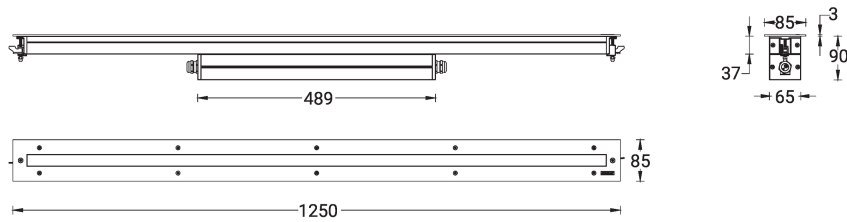

LIGHTALK 10 (LA-40014)

Technical information

Material	Aluminium
Light source	2 x 20 LED
Power	66 W
Lumen	3302 - 3839 lm
Efficacy	50 - 58 lm/W
Driver option	Integral control gear
Driver	Constant current (CC)
Input voltage	220-240 V 50/60 Hz
Optic	VN, N, M, W, E

Optic value	10°, 13°, 25°, 43°, 18° x35°
CCT / CRI	RGBW30, RGBW40
Bug	B3-U1-G0
ULR	0%
ULOR	0%
CIE flux code n°3	100
Dimming type	DMX, DMX/RDM
Product colours	Black, Dark Grey, White, Matt Silver, Bronze, Concrete - Urban, Softscape - Urban, Stone - Urban, Corten - Urban, Oak - Woodland, Walnut - Woodland, Pine - Woodland
Weight	6.2 kg

Operating temperature	-20 °C to 40 °C
Cable	Four IP67 connectors supplied with 2x0.2 m of 3x1.0 sqmm outdoor cable and 2x0.2 m of 2x0.5 sqmm outdoor shielded cable
Through wiring	Two cable entries for through wiring
Lens / Reflector / Optic	Clear toughened glass
MacAdam Ellipse	7 SDCM
Lifetime L90B10 (hours)	> 50,000
Lifetime L80B10 (hours)	> 68,000
Lifetime L80B50 (hours)	> 100,000
Variants (DMX/RDM)	Compatible with EN/ IEC 60598-2-22: Suitable for emergency installations as central supply, non-maintained (Z0)

LA-40014