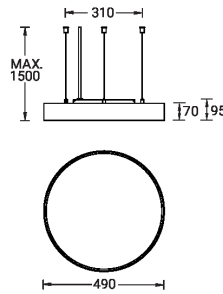

MALMO 4 (MAL-90125)

Technical information

Material	Aluminium
Light source	1728 & 160 LED
Power	78 W
Lumen	2211 lm
Driver option	Remote driver (included)
Driver	Constant current (CC)

Input voltage	220-240 V 50/60 Hz
Optic	O, P
Optic value	107°, 94°
Optic (2nd)	0
Optic (2nd) value	110°
CCT / CRI	RGBW30, RGBW40

Dimming type	DMX, DMX/RDM
Product colours	Black, White, Matt Silver, Concrete - Urban, Softscape - Urban, Stone - Urban, Corten - Urban, Oak - Woodland, Walnut - Woodland, Pine - Woodland
Weight	4.2 kg
Operating temperature	-20 °C to 40 °C
Variants (DMX/RDM)	Compatible with EN/ IEC 60598-2-22: Suitable for emergency installations as central supply, non-maintained (Z0)

MAL-90125