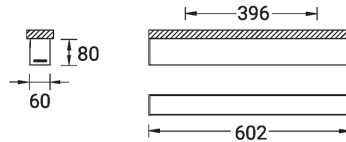

NYBRO 6 (NYB-80602)

Technical information

Material	Aluminium
Light source	72 LED
Power	14 W
Lumen	1215 - 1527 lm
Efficacy	87 - 109 lm/W
Driver option	Integral control gear
Driver	Constant current (CC)

Input voltage	220-240 V 50/60 Hz
Optic	O, P
Optic value	Opal, Micro-prismatic
CCT / CRI	3000K CRI80, 4000K CRI80
Dimming type	On/Off, 1-10V, DALI
Product colours	Black, White, Matt Silver, Concrete - Urban, Softscape - Urban, Stone - Urban, Corten - Urban, Oak - Woodland, Walnut - Woodland, Pine - Woodland
Weight	2.2 kg

Operating temperature	-20 °C to 40 °C
MacAdam Ellipse	3 SDCM
Lifetime L90B10 (hours)	> 23,000
Lifetime L80B10 (hours)	> 45,000
Lifetime L80B50 (hours)	> 50,000
Variants (On/Off, 1-10V, DALI)	Compatible with EN/ IEC 60598-2-22: Suitable for emergency installations as central supply, non-maintained (Z0)

NYB-80602