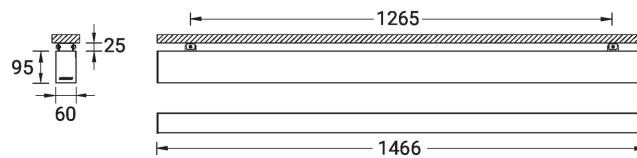

NYBRO 6 (NYB-80733)

Technical information

Material	Aluminium
Light source	168 & 168 LED
Power	90 W
Lumen	11000 lm
Efficacy	122 lm/W
Driver option	Integral control gear
Driver	Constant current (CC)
Input voltage	220-240 V 50/60 Hz

Optic	O, P
Optic value	Opal, Micro-prismatic
Optic (2nd)	O
Optic (2nd) value	Opal
CCT / CRI	3000K CRI80, 4000K CRI80
Dimming type	DALI
Product colours	Black, White, Matt Silver, Concrete - Urban, Softscape - Urban, Stone - Urban, Corten - Urban, Oak - Woodland, Walnut - Woodland, Pine - Woodland
Weight	6.1 kg

Operating temperature	-20 °C to 40 °C
MacAdam Ellipse	3 SDCM
Lifetime L90B10 (hours)	> 23,000
Lifetime L80B10 (hours)	> 45,000
Lifetime L80B50 (hours)	> 50,000
Variants (DALI)	Compatible with EN/ IEC 60598-2-22: Suitable for emergency installations as central supply, non- maintained (Z0)

NYB-80733