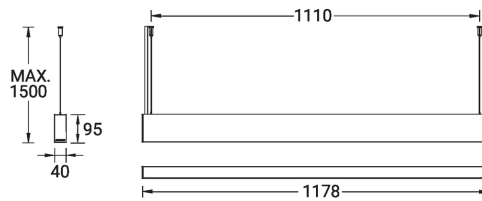

NYBRO 9 (NYB-90124)

Technical information

Material	Aluminium
Light source	144 & 132 LED
Power	50 W
Lumen	5269 lm
Efficacy	112 lm/W
Driver option	Integral control gear
Driver	Constant current (CC)

Input voltage	220-240 V 50/60 Hz
Optic	O, P
Optic value	Opal, Micro-prismatic
CCT / CRI	TW (2700K - 6500K)
Dimming type	DALI
Product colours	Black, White, Matt Silver, Concrete - Urban, Softscape - Urban, Stone - Urban, Corten - Urban, Oak - Woodland, Walnut - Woodland, Pine - Woodland
Weight	3.7 kg

Operating temperature	-20 °C to 40 °C
MacAdam Ellipse	3 SDCM
Lifetime L90B10 (hours)	> 23,000
Lifetime L80B10 (hours)	> 45,000
Lifetime L80B50 (hours)	> 50,000
Variants (DALI)	Compatible with EN/ IEC 60598-2-22: Suitable for emergency installations as central supply, non- maintained (Z0)

NYB-90124