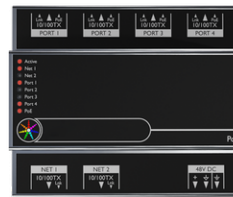

OUL-90623

**OULU 12 (OUL-90623)**

**Accessory**

Continuous-coupler bracket  
**A81781**

Supply cable surface mounting box  
**A80981**

Xpress wireless switch  
**A90591**

SLESA-U9, DMX Controller 256 CH  
**A60491**

SLESA-U11, DMX Controller 1024 CH  
**A66891**

TPC (Touch Panel Controller) & EXT (Extension) 1 Universe  
**A64491**

PoE Connect  
**A64591**

TPC Touch Screen & LPC Controller DMX 2 Universe  
**A64691**

DMX/RDM Splitter - 1 channel input, 4 channels output  
**A64791**

Cloud Remote Management  
**A64991**

STICK-KE2, DMX Controller 1024 CH  
**A65091**

TPS Touch Panel Station  
**A65191**

LPCX (Lighting Playback Controller X)  
**A66991**