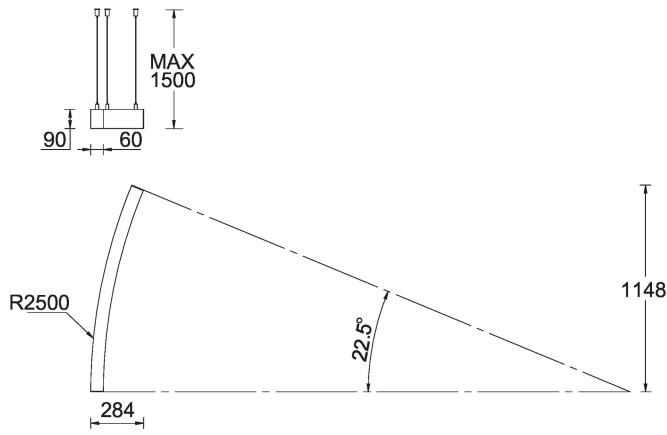

OULU 12 (OUL-90623)

Technical information

Material	Aluminium
Light source	344 LED
Power	19 W
Lumen	545 lm
Efficacy	29 lm/W
Driver option	Remote driver (included)

Driver	Constant current (CC)
Input voltage	220-240 V 50/60 Hz
Optic	0
Optic value	Opal
CCT / CRI	RGBW40
Dimming type	Bluetooth

Product colours	Black, White, Matt Silver, Concrete - Urban, Softscape - Urban, Stone - Urban, Corten - Urban, Oak - Woodland, Walnut - Woodland, Pine - Woodland
Weight	2.6 kg
Operating temperature	-20 °C to 40 °C
Variants (Bluetooth)	Compatible with EN/ IEC 60598-2-22: Suitable for emergency installations as central supply, non-maintained (Z0)

OUL-90623