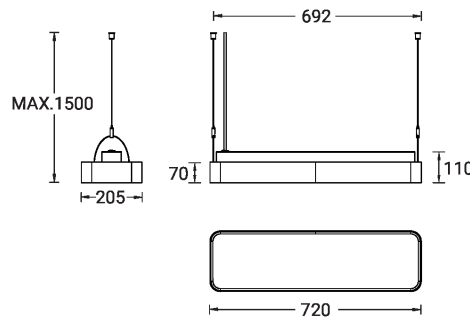

PITTSFIELD 4 (PIT-90103)

Technical information

Material	Aluminium
Light source	576 & 336 LED
Power	45 W
Lumen	3550 lm
Driver option	Integral control gear
Driver	Constant current (CC)
Input voltage	220-240 V 50/60 Hz

Optic	O, P
Optic value	107°, 93°
Optic (2nd)	O
Optic (2nd) value	105°
CCT / CRI	TW (2700K - 6500K)
Dimming type	DALI
Product colours	Black, White, Matt Silver, Concrete - Urban, Softscape - Urban, Stone - Urban, Corten - Urban, Oak - Woodland, Walnut - Woodland, Pine - Woodland

Weight	3.7 kg
Operating temperature	-20 °C to 40 °C
MacAdam Ellipse	3 SDCM
Lifetime L90B10 (hours)	> 23,000
Lifetime L80B10 (hours)	> 45,000
Lifetime L80B50 (hours)	> 50,000
Variants (DALI)	Compatible with EN/ IEC 60598-2-22: Suitable for emergency installations as central supply, non-maintained (Z0)

PIT-90103