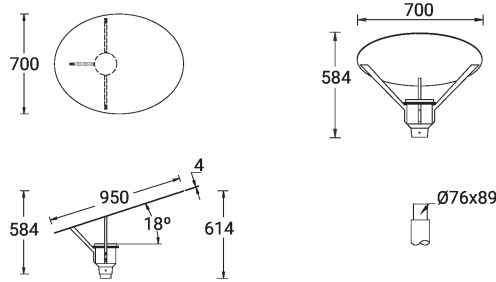

SYNDY 1 (SY-20643)

Technical information

Material	Aluminium
Light source	1 COB
Power	40 W
Lumen	2322 - 2351 lm
Efficacy	58 - 59 lm/W
Driver option	Integral control gear
Driver	Constant current (CC)
Input voltage	220-240 V 50/60 Hz

Optic	G
Optic value	110°x 122°
CCT / CRI	3000K, 4000K
Bug	B1-U2-G2
ULR	3%
ULOR	3%
CIE flux code n°3	91
Dimming type	On/Off, 1-10V, DALI

Product colours	Black, Dark Grey, White, Matt Silver, Bronze, Concrete - Urban, Softscape - Urban, Stone - Urban, Corten - Urban, Oak - Woodland, Walnut - Woodland, Pine - Woodland
Weight	23.2 kg
Operating temperature	-20 °C to 50 °C
Through wiring	Single cable entry
Lens / Reflector / Optic	Clear toughened glass, White coated aluminium reflector on the top of luminaire
MacAdam Ellipse	3 SDCM
Lifetime L90B10 (hours)	> 55,000
Variants (On/Off, 1-10V, DALI)	Compatible with EN/ IEC 60598-2-22: Suitable for emergency installations as central supply, non-maintained (Z0)

SY-20643