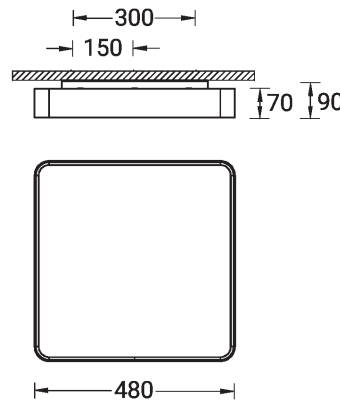

ARDEN 3 (ARD-80225)

Technical information

Material	Aluminium
Light source	1920 LED
Power	60 W
Lumen	1815 lm
Efficacy	30 lm/W
Driver option	Integral control gear
Driver	Constant current (CC)

Input voltage	220-240 V 50/60 Hz
Optic	O, P
Optic value	108°, 93°
CCT / CRI	RGBW40
Dimming type	DMX, DMX/RDM
Product colours	Black, White, Matt Silver, Concrete - Urban, Softscape - Urban, Stone - Urban, Corten - Urban, Oak - Woodland, Walnut - Woodland, Pine - Woodland
Weight	5.6 kg

Operating temperature	-20 °C to 40 °C
Lens / Reflector / Optic	PMMA diffuser with Opal (UGR <19) and micro prismatic (UGR <13) options for better glare control
MacAdam Ellipse	3 SDCM
Lifetime L90B10 (hours)	> 23,000
Lifetime L80B10 (hours)	> 45,000
Lifetime L80B50 (hours)	> 50,000
Variants (DMX/RDM)	Compatible with EN/ IEC 60598-2-22: Suitable for emergency installations as central supply, non-maintained (Z0)

ARD-80225