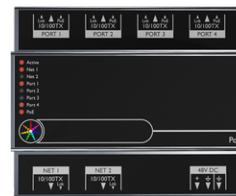

PoE Connect
A64591