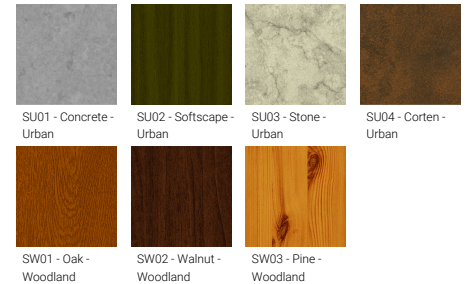

Optic

Product colour

Special finishes upon request

ARDEN 3 (ARD-80225)

Technical information

Material	Aluminium
Light source	1920 LED
Power	60 W
Lumen	1815 lm
Efficacy	30 lm/W
Driver option	Integral control gear
Driver	Constant current (CC)

Input voltage	220-240 V 50/60 Hz
Optic	O, P
Optic value	108°, 93°
CCT / CRI	RGBW40
Dimming type	DMX, DMX/RDM
Product colours	Black, White, Matt Silver, Concrete - Urban, Softscape - Urban, Stone - Urban, Corten - Urban, Oak - Woodland, Walnut - Woodland, Pine - Woodland
Weight	5.6 kg