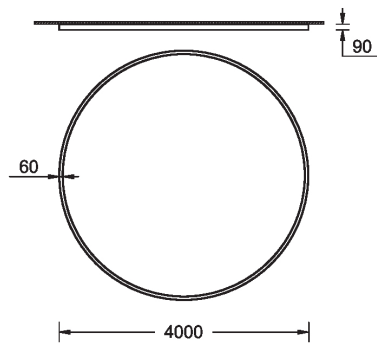

GAVLE 3 (GAV-80164)

Technical information

Material	Aluminium
Light source	3840 LED
Power	216 W
Lumen	7375 lm
Efficacy	34 lm/W
Driver option	Remote driver (included)

Driver	Constant current (CC)
Input voltage	220-240 V 50/60 Hz
Optic	0
Optic value	102°
CCT / CRI	RGBW30, RGBW40
Dimming type	DMX, DMX/RDM

Product colours	Black, White, Matt Silver, Concrete - Urban, Softscape - Urban, Stone - Urban, Corten - Urban, Oak - Woodland, Walnut - Woodland, Pine - Woodland
Weight	39.4 kg
Operating temperature	-20 °C to 40 °C
Variants (DMX/RDM)	Compatible with EN/ IEC 60598-2-22: Suitable for emergency installations as central supply, non-maintained (Z0)

GAV-80164