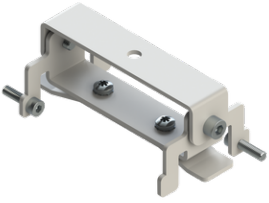

GAVLE 4 (GAV-80412)

Accessory

Ceiling-mounting bracket (60 mm profile)
A81481