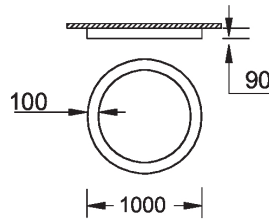

GAVLE 4 (GAV-80412)

Technical information

Material	Aluminium
Light source	1344 LED
Power	86 W
Lumen	9913 lm
Efficacy	115 lm/W
Driver option	Integral control gear

Driver	Constant current (CC)
Input voltage	220-240 V 50/60 Hz
Optic	0
Optic value	102°
CCT / CRI	TW (2700K - 6500K)
Dimming type	DALI

Product colours	Black, White, Matt Silver, Concrete - Urban, Softscape - Urban, Stone - Urban, Corten - Urban, Oak - Woodland, Walnut - Woodland, Pine - Woodland
Weight	9.4 kg
Operating temperature	-20 °C to 40 °C
Variants (DALI)	Compatible with EN/ IEC 60598-2-22: Suitable for emergency installations as central supply, non-maintained (Z0)

Gavle 1000