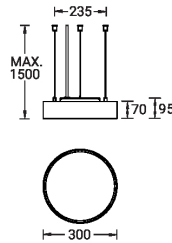

MALMO 4 (MAL-90003)

Technical information

Material	Aluminium
Light source	336 LED
Power	21 W
Lumen	1679 - 1956 lm
Efficacy	49 - 58 lm/W
Driver option	Integral control gear
Driver	Constant current (CC)

Input voltage	220-240 V 50/60 Hz
Optic	O, P
Optic value	107°, 94°
CCT / CRI	TW (2700K - 6500K)
Bug	B1-U0-G1, B1-U1-G1
ULR	0%
ULOR	0%

CIE flux code n°3	96, 97
Dimming type	DALI
Product colours	Black, White, Matt Silver, Concrete - Urban, Softscape - Urban, Stone - Urban, Corten - Urban, Oak - Woodland, Walnut - Woodland, Pine - Woodland
Weight	1.7 kg
Operating temperature	-20 °C to 40 °C
Variants (DALI)	Compatible with EN/ IEC 60598-2-22: Suitable for emergency installations as central supply, non-maintained (Z0)

MAL-90003