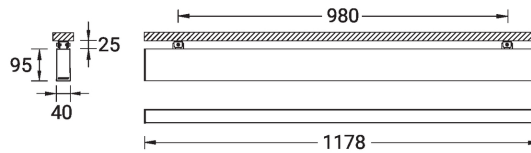

NYBRO 5 (NYB-80524)

Product description

Down (Optic) & Up (Optic 2nd) - 40x95 mm - 1178 mm
 - Tunable White

microPrim™

Luminaire Structure

- Die-cast aluminium end-caps and extruded aluminium profile with powder coating
- Passive thermal management
- Stainless steel fasteners in grade 304 with zinc flake coating (ZFC)
- PMMA diffuser with Opal (UGR <19) and micro prismatic (UGR <13) options for better glare control

SW01 - Oak - Woodland SW02 - Walnut - Woodland SW03 - Pine - Woodland

NYBRO 5 (NYB-80524)

Technical information

Material	Aluminium	Input voltage	220-240 V 50/60 Hz	Operating temperature	-20 °C to 40 °C
Light source	144 & 132 LED	Optic	O, P	MacAdam Ellipse	3 SDCM
Power	50 W	Optic value	Opal, Micro-prismatic	Lifetime L90B10 (hours)	> 23,000
Lumen	5269 lm	CCT / CRI	TW (2700K - 6500K)	Lifetime L80B10 (hours)	> 45,000
Efficacy	112 lm/W	Dimming type	DALI	Lifetime L80B50 (hours)	> 50,000
Driver option	Integral control gear	Product colours	Black, White, Matt Silver, Concrete - Urban, Softscape - Urban, Stone - Urban, Corten - Urban, Oak - Woodland, Walnut - Woodland, Pine - Woodland	Variants (DALI)	Compatible with EN/ IEC 60598-2-22: Suitable for emergency installations as central supply, non-maintained (Z0)
Driver	Constant current (CC)				
		Weight	3.7 kg		

NYB-80524

NYBRO 5 (NYB-80524)**Accessory**

Continuous-coupler bracket
(40/50 mm Down profile)
A81881

DALI Control System
Control-DALI
