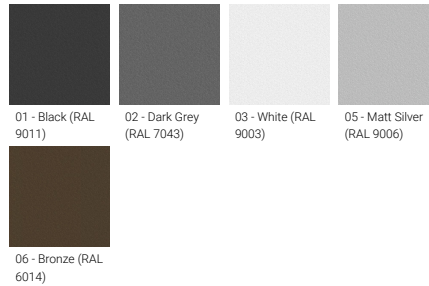

**Optic**

**Product colour**

**Special finishes upon request**

**PITTSBURGH 5 (PIB-30015)**

**Technical information**

<b>Material</b>	Aluminium
<b>Light source</b>	2 x 36 LED
<b>Power</b>	120 W
<b>Lumen</b>	5660 - 7244 lm
<b>Efficacy</b>	47 - 60 lm/W
<b>Driver option</b>	Integral control gear

<b>Product colours</b>	Black, Dark Grey, White, Matt Silver, Bronze, Concrete - Urban, Softscape - Urban, Stone - Urban, Corten - Urban, Oak - Woodland, Walnut - Woodland, Pine - Woodland
<b>Weight</b>	13.0 kg
<b>Operating temperature</b>	-20 °C to 40 °C
<b>Through wiring</b>	Single cable entry
<b>Lens / Reflector / Optic</b>	Clear toughened glass, High-efficiency polycarbonate lens