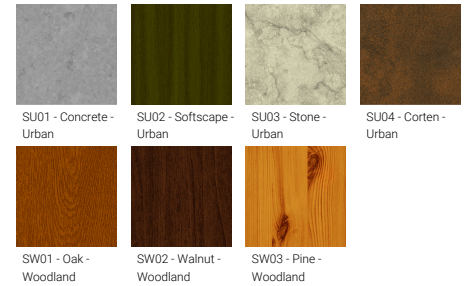

**Optic**

**Product colour**

**Special finishes upon request**

**PITTSBURGH 5 (PIB-30015)**

**Technical information**

<b>Material</b>	Aluminium
<b>Light source</b>	2 x 36 LED
<b>Power</b>	120 W
<b>Lumen</b>	5660 - 7244 lm
<b>Efficacy</b>	47 - 60 lm/W
<b>Driver option</b>	Integral control gear

<b>Product colours</b>	Black, Dark Grey, White, Matt Silver, Bronze, Concrete - Urban, Softscape - Urban, Stone - Urban, Corten - Urban, Oak - Woodland, Walnut - Woodland, Pine - Woodland
<b>Weight</b>	13.0 kg
<b>Operating temperature</b>	-20 °C to 40 °C
<b>Through wiring</b>	Single cable entry
<b>Lens / Reflector / Optic</b>	Clear toughened glass, High-efficiency polycarbonate lens