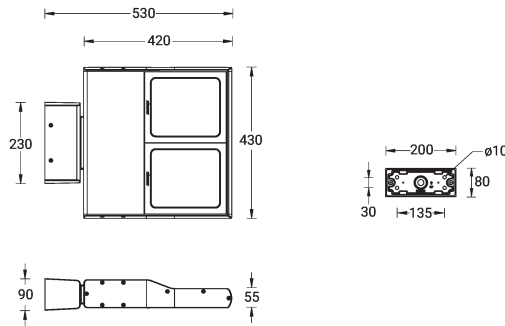

PITTSBURGH 5 (PIB-30015)

Technical information

Material	Aluminium
Light source	2 x 36 LED
Power	120 W
Lumen	5660 - 7244 lm
Efficacy	47 - 60 lm/W
Driver option	Integral control gear

Driver	Constant current (CC)
Input voltage	220-240 V 50/60 Hz
Optic	N, M, W, VW, E
Optic value	9°, 16°, 33°, 64°, 43°x10°
CCT / CRI	RGBW30, RGBW40
Dimming type	DMX/RDM

Product colours	Black, Dark Grey, White, Matt Silver, Bronze, Concrete - Urban, Softscape - Urban, Stone - Urban, Corten - Urban, Oak - Woodland, Walnut - Woodland, Pine - Woodland
Weight	13.0 kg
Operating temperature	-20 °C to 40 °C
Through wiring	Single cable entry
Lens / Reflector / Optic	Clear toughened glass, High-efficiency polycarbonate lens

PIB-30015