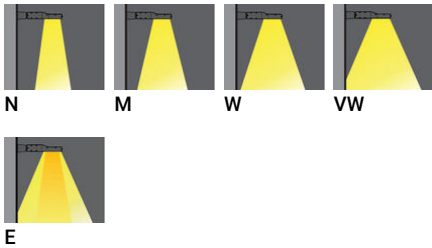

**PITTSBURGH 5 (PIB-30015)**

**Product description**

Medium - RGBW

microPrim™

**Luminaire Structure**

- Extruded aluminium housing
- Pre-treated before powder coating ensuring high corrosion resistance
- Thermal heat dissipation body
- Single cable entry
- Stainless steel fasteners in grade 304 with zinc flake coating (ZFC)
- Durable silicone rubber gasket
- Clear toughened glass
- High-efficiency polycarbonate lens
- Integral control gear
- Surge protection 10kV

**Optic**

**Product colour**

**Special finishes upon request**

**PITTSBURGH 5 (PIB-30015)**

**Technical information**

<b>Material</b>	Aluminium
<b>Light source</b>	2 x 36 LED
<b>Power</b>	120 W
<b>Lumen</b>	5660 - 7244 lm
<b>Efficacy</b>	47 - 60 lm/W
<b>Driver option</b>	Integral control gear

<b>Product colours</b>	Black, Dark Grey, White, Matt Silver, Bronze, Concrete - Urban, Softscape - Urban, Stone - Urban, Corten - Urban, Oak - Woodland, Walnut - Woodland, Pine - Woodland
<b>Weight</b>	13.0 kg
<b>Operating temperature</b>	-20 °C to 40 °C
<b>Through wiring</b>	Single cable entry
<b>Lens / Reflector / Optic</b>	Clear toughened glass, High-efficiency polycarbonate lens