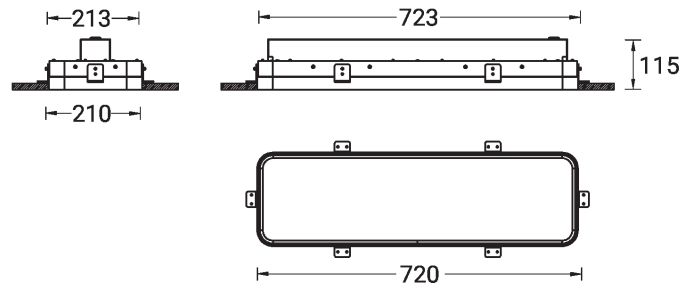

PITTSFIELD 2 (PIT-80101)

Technical information

Material	Aluminium	Input voltage	220-240 V 50/60 Hz	Operating temperature	-20 °C to 40 °C
Light source	288 LED	Optic	O, P	MacAdam Ellipse	3 SDCM
Power	23 W	Optic value	Opal, Micro-prismatic	Lifetime L90B10 (hours)	> 23,000
Lumen	2366 - 2685 lm	CCT / CRI	3000K CRI80, 4000K CRI80	Lifetime L80B10 (hours)	> 45,000
Efficacy	103 - 117 lm/W	Dimming type	On/Off, 1-10V, DALI	Lifetime L80B50 (hours)	> 50,000
Driver option	Integral control gear	Product colours	Black, White, Matt Silver, Concrete - Urban, Softscape - Urban, Stone - Urban, Corten - Urban, Oak - Woodland, Walnut - Woodland, Pine - Woodland	Variants (1-10V, DALI)	Compatible with EN/ IEC 60598-2-22: Suitable for emergency installations as central supply, non-maintained (Z0)
Driver	Constant current (CC)				
		Weight	3.6 kg		

PIT-80101