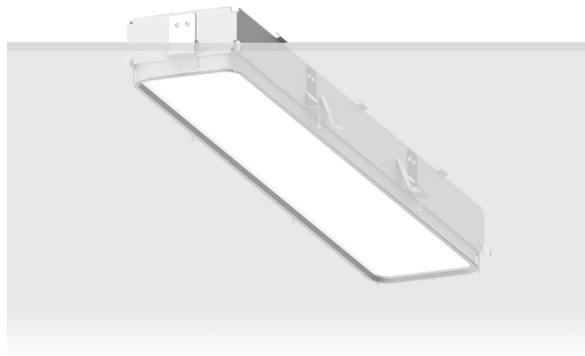

PITTSFIELD 2 (PIT-80101)

Product description

Down - Trimless - 720 mm

microPrim™

Luminaire Structure

- Extruded aluminium bended profile with powder coating
- Passive thermal management
- Stainless steel fasteners in grade 304 with zinc flake coating (ZFC)
- PMMA diffuser with Opal (UGR <19) and micro prismatic (UGR <13) options for better glare control

- Integral control gear
- Stainless steel brackets and screws for mounting
- Down light distribution only
- Wireless control available through Bluetooth connection

- Daylight and occupancy sensor options
- Emergency module (1 or 3 hours) is available upon request with 3 options (BASIC, SELF-TEST, PRO-DALI)

Optic

Product colour

01 - Black (RAL 9011) 03 - White (RAL 9003) 05 - Matt Silver (RAL 9006)

Special finishes upon request

SU01 - Concrete - Urban SU02 - Softscape - Urban SU03 - Stone - Urban SU04 - Corten - Urban