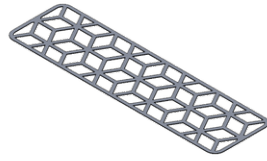

Decorative pattern - Type B for
PITTSFIELD 720 mm
A93321