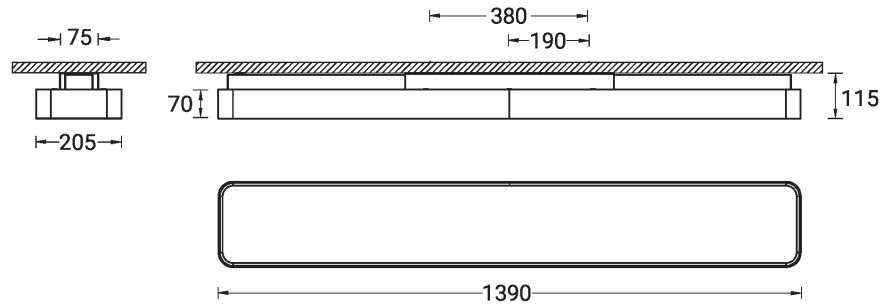

PITTSFIELD 3 (PIT-80225)

Technical information

Material	Aluminium	Input voltage	220-240 V 50/60 Hz	MacAdam Ellipse	3 SDCM
Light source	2304 LED	Optic	O, P	Lifetime L90B10 (hours)	> 23,000
Power	72 W	CCT / CRI	RGBW40	Lifetime L80B10 (hours)	> 45,000
Lumen	2178 lm	Dimming type	DMX, DMX/RDM	Lifetime L80B50 (hours)	> 50,000
Efficacy	95 lm/W	Product colours	Black, White, Matt Silver, Concrete - Urban, Softscape - Urban, Stone - Urban, Corten - Urban, Oak - Woodland, Walnut - Woodland, Pine - Woodland	Variants (DMX)	Compatible with EN/ IEC 60598-2-22: Suitable for emergency installations as central supply, non- maintained (Z0)
Driver option	Integral control gear				
Driver	Constant current (CC)	Weight	6.8 kg		
		Operating temperature	-20 °C to 40 °C		

PIT-80225