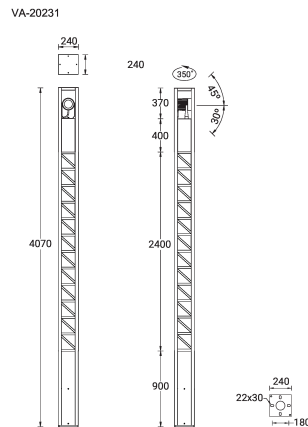

VANCOUVER 49 (VA-20231)

Product description

240x240 mm - 4070 mm - Decorative pattern type 3
(Optic) - 1 projector (Optic 2nd) IP65

microPrim™

Luminaire Structure

- Die-cast aluminium housing
- Extruded aluminium column
- Pre-treated before powder coating ensuring high corrosion resistance
- Single cable entry
- One IP68 connector supplied with 0.3 m of 3x1.0 sqmm outdoor cable
- Stainless steel fasteners in grade 304 with zinc flake coating (ZFC)
- Durable silicone rubber gasket
- High-efficiency optical reflector
- Clear toughened glass
- Integral control gear
- Maximum wind load resistance is 160 km/h
- Surge protection 10kV
- VANCOUVER luminaires with projectors on top and colder than 3000K CCT do not meet the IDA certification requirements

Optic

Product colour

Special finishes upon request

VANCOUVER 49 (VA-20231)

Technical information

Material	Aluminium
Light source	1 COB & 1 COB (Projector)
Power	61 W
Lumen	4239 - 4469 lm
Efficacy	69 - 73 lm/W
Driver option	Integral control gear
Driver	Constant current (CC)
Input voltage	220-240 V 50/60 Hz
Optic	G
Optic value	134°

Optic (2nd)	M, W, VW
Optic (2nd) value	23°, 32°, 43°
CCT / CRI	3000K CRI80, 4000K CRI80
ULR	2%
ULOR	2%
CIE flux code n°3	94
Dimming type	On/Off, 1-10V, DALI
Product colours	Black, Dark Grey, White, Matt Silver, Bronze, Concrete - Urban, Softscape - Urban, Stone - Urban, Corten - Urban, Oak - Woodland, Walnut - Woodland, Pine - Woodland
Weight	52.4 kg
Operating temperature	-20 °C to 40 °C

EPA (m2)	0.977
Cable	One IP68 connector supplied with 0.3 m of 3x1.0 sqmm outdoor cable
Through wiring	Single cable entry
Lens / Reflector / Optic	High-efficiency optical reflector, Clear toughened glass
MacAdam Ellipse	3 SDCM
Lifetime L90B10 (hours)	> 109,000
Lifetime L80B10 (hours)	> 109,000
Lifetime L80B50 (hours)	> 109,000
Variants (On/Off, 1-10V, DALI)	Compatible with EN/ IEC 60598-2-22: Suitable for emergency installations as central supply, non-maintained (Z0)