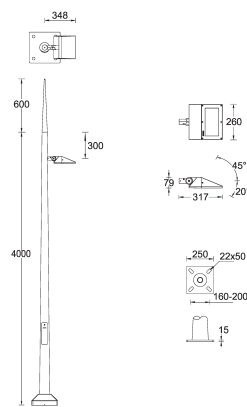

VEKTER 11 (VK-20001)

Technical information

Material	Aluminium
Light source	12 LED
Power	20 W
Lumen	2330 - 2732 lm
Efficacy	123 - 144 lm/W
Driver option	Integral control gear
Driver	Constant current (CC)
Input voltage	220-240 V 50/60 Hz
Optic	M, W, EW, T2, T3, T4, ME
Optic value	30°, 56°, 109°, 139°x60°, 123°x87°, 106°x72°, 140°x62°

CCT / CRI	2700K CRI80, 3000K CRI80, 4000K CRI80
Bug	B1-U0-G0, B1-U0-G1, B2-U0-G0
ULR	<1%
ULOR	<1%
CIE flux code n°3	97, 99
Dimming type	On/Off, 1-10V, DALI
Product colours	Black, Dark Grey, White, Matt Silver, Bronze, Concrete - Urban, Softscape - Urban, Stone - Urban, Corten - Urban, Oak - Woodland, Walnut - Woodland, Pine - Woodland
Weight	52.0 kg
Operating temperature	-20 °C to 50 °C
EPA (m2)	0.023

Cable	One cable gland supplied with 1 m of 3x1.0 sqmm outdoor cable
Through wiring	Single cable entry
Lens / Reflector / Optic	Clear toughened glass, High-efficiency PMMA lens
MacAdam Ellipse	3 SDCM
Lifetime L90B10 (hours)	> 90,000
Lifetime L80B10 (hours)	> 90,000
Lifetime L80B50 (hours)	> 90,000
Variants (On/Off, 1-10V, DALI)	Compatible with EN/ IEC 60598-2-22: Suitable for emergency installations as central supply, non-maintained (Z0)

VK-20001