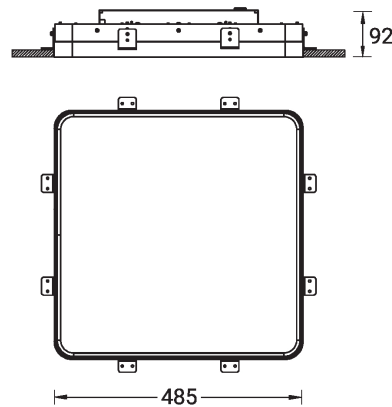

ARDEN 2 (ARD-80121)

Technical information

Material	Aluminium
Light source	480 LED
Power	41 W
Lumen	4805 - 5504 lm
Efficacy	117 - 134 lm/W
Driver option	Remote driver (included)
Driver	Constant current (CC)
Input voltage	220-240 V 50/60 Hz
Optic	O, P

Optic value	108°, 93°
CCT / CRI	3000K CRI80, 4000K CRI80
Bug	B2-U0-G1
ULR	<1%
ULOR	<1%
CIE flux code n°3	96, 97
Dimming type	On/Off, 1-10V, DALI
Product colours	Black, White, Matt Silver, Concrete - Urban, Softscape - Urban, Stone - Urban, Corten - Urban, Oak - Woodland, Walnut - Woodland, Pine - Woodland
Weight	4.9 kg

Operating temperature	-20 °C to 40 °C
Lens / Reflector / Optic	PMMA diffuser with Opal (UGR <19) and micro prismatic (UGR <13) options for better glare control
MacAdam Ellipse	3 SDCM
Lifetime L90B10 (hours)	> 23,000
Lifetime L80B10 (hours)	> 45,000
Lifetime L80B50 (hours)	> 50,000
Variants (On/Off, 1-10V, DALI)	Compatible with EN/ IEC 60598-2-22: Suitable for emergency installations as central supply, non-maintained (Z0)

ARD-80121