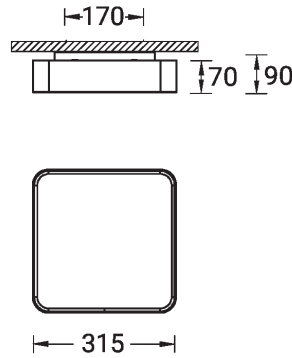

ARDEN 3 (ARD-80205)

Technical information

Material	Aluminium
Light source	672 LED
Power	34 W
Lumen	635 lm
Efficacy	19 lm/W
Driver option	Integral control gear

Driver	Constant current (CC)
Input voltage	220-240 V 50/60 Hz
Optic	O, P
Optic value	108°, 93°
CCT / CRI	RGBW40
Dimming type	DMX, DMX/RDM

Product colours	Black, White, Matt Silver, Concrete - Urban, Softscape - Urban, Stone - Urban, Corten - Urban, Oak - Woodland, Walnut - Woodland, Pine - Woodland
Weight	2.8 kg
Operating temperature	-20 °C to 40 °C
Lens / Reflector / Optic	PMMA diffuser with Opal (UGR <19) and micro prismatic (UGR <13) options for better glare control
Variants (DMX/RDM)	Compatible with EN/ IEC 60598-2-22: Suitable for emergency installations as central supply, non-maintained (Z0)

ARD-80205