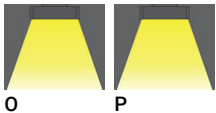

ARDEN 3 (ARD-80205)

Product description

Down - 315 mm - RGBW DMX

microPrim™

Luminaire Structure

- Extruded aluminium bended profile with powder coating
- Passive thermal management
- Stainless steel fasteners in grade 304 with zinc flake coating (ZFC)

- PMMA diffuser with Opal (UGR <19) and micro prismatic (UGR <13) options for better glare control
- Integral control gear
- Down light distribution only

- Wireless control available through Bluetooth connection
- Emergency module (1 or 3 hours) is available upon request with 3 options (BASIC, SELF-TEST, PRO-DALI)

Optic

Product colour

Special finishes upon request