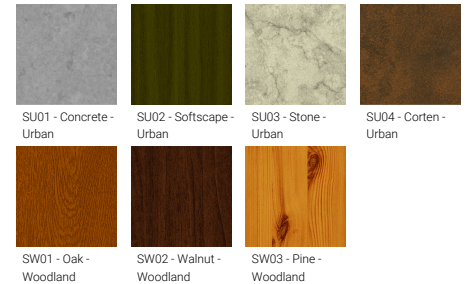

Optic

Product colour

Special finishes upon request

ARDEN 3 (ARD-80205)

Technical information

Material	Aluminium
Light source	672 LED
Power	34 W
Lumen	635 lm
Efficacy	19 lm/W
Driver option	Integral control gear