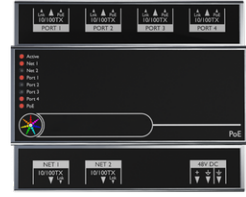

PoE Connect
A64591