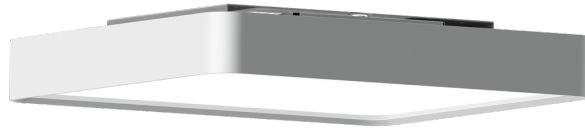

ARDEN 3 (ARD-80205)

Product description

Down - 315 mm - RGBW DMX

microPrim™

Luminaire Structure

- Extruded aluminium bended profile with powder coating
- Passive thermal management
- Stainless steel fasteners in grade 304 with zinc flake coating (ZFC)

- PMMA diffuser with Opal (UGR <19) and micro prismatic (UGR <13) options for better glare control
- Integral control gear
- Down light distribution only

- Wireless control available through Bluetooth connection
- Emergency module (1 or 3 hours) is available upon request with 3 options (BASIC, SELF-TEST, PRO-DALI)

Optic

Product colour

Special finishes upon request

ARDEN 3 (ARD-80205)

Technical information

Material	Aluminium
Light source	672 LED
Power	34 W
Lumen	635 lm
Efficacy	19 lm/W
Driver option	Integral control gear