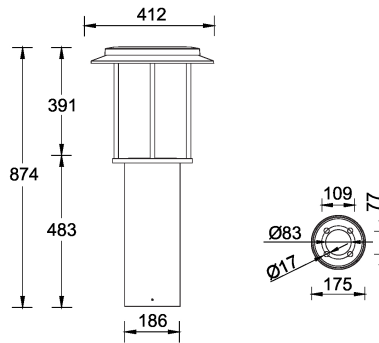

FORREY 3 (FOR-10101)

Product description

Ø186 - 874 mm - With shade & opal diffuser

microPrim™

Luminaire Structure

- Die-cast aluminium housing and frame
- Extruded aluminium column
- Pre-treated before powder coating ensuring high corrosion resistance
- Models with shade will have colour white coating at inside of shade luminaire and outside surface coating according to colour of luminaire
- Single cable entry
- One IP68 connector supplied with 0.2 m of 3x1.0 sqmm outdoor cable
- Stainless steel fasteners in grade 304 with zinc flake coating (ZFC)
- Durable silicone rubber gasket
- White coated aluminium reflector on the top of luminaire
- Opal UV-stabilised polycarbonate diffuser
- Integral control gear
- FORREY luminaires with opal lens and colder than 3000K CCT do not meet the IDA certification requirements

Optic

G

Product colour

Special finishes upon request

FORREY 3 (FOR-10101)

Technical information

Material	Aluminium
Light source	160 LED
Power	50 W
Lumen	4036 - 4340 lm
Efficacy	80 - 86 lm/W
Driver option	Integral control gear
Driver	Constant current (CC)
Input voltage	220-240 V 50/60 Hz

Optic	G
Optic value	360°
CCT / CRI	3000K CRI80, 4000K CRI80
Dimming type	On/Off, 1-10V, DALI
Product colours	Black, Dark Grey, White, Matt Silver, Bronze, Concrete - Urban, Softscape - Urban, Stone - Urban, Corten - Urban, Oak - Woodland, Walnut - Woodland, Pine - Woodland
Weight	13.0 kg
Operating temperature	-20 °C to 40 °C
Cable	One IP68 connector supplied with 0.2 m of 3x1.0 sqmm outdoor cable

FOR-10101

FORREY 3 (FOR-10101)

Accessory

Anchor bolt
A10391

DALI Control System
Control-DALI