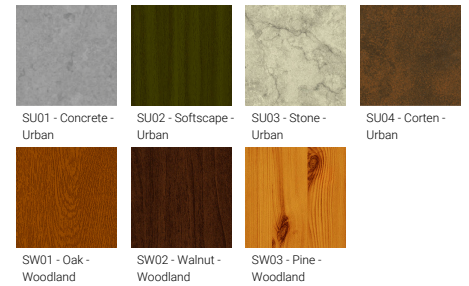

FORREY 3 (FOR-10101)

Product description

Ø186 - 874 mm - With shade & opal diffuser

microPrim™

Luminaire Structure

- Die-cast aluminium housing and frame
- Extruded aluminium column
- Pre-treated before powder coating ensuring high corrosion resistance
- Models with shade will have colour white coating at inside of shade luminaire and outside surface coating according to colour of luminaire
- Single cable entry
- One IP68 connector supplied with 0.2 m of 3x1.0 sqmm outdoor cable
- Stainless steel fasteners in grade 304 with zinc flake coating (ZFC)
- Durable silicone rubber gasket
- White coated aluminium reflector on the top of luminaire
- Opal UV-stabilised polycarbonate diffuser
- Integral control gear
- FORREY luminaires with opal lens and colder than 3000K CCT do not meet the IDA certification requirements

Optic

G

Product colour

Special finishes upon request

FORREY 3 (FOR-10101)

Technical information

Material	Aluminium
Light source	160 LED
Power	50 W
Lumen	4036 - 4340 lm
Efficacy	80 - 86 lm/W
Driver option	Integral control gear
Driver	Constant current (CC)
Input voltage	220-240 V 50/60 Hz

Optic	G
Optic value	360°
CCT / CRI	3000K CRI80, 4000K CRI80
Dimming type	On/Off, 1-10V, DALI
Product colours	Black, Dark Grey, White, Matt Silver, Bronze, Concrete - Urban, Softscape - Urban, Stone - Urban, Corten - Urban, Oak - Woodland, Walnut - Woodland, Pine - Woodland
Weight	13.0 kg
Operating temperature	-20 °C to 40 °C
Cable	One IP68 connector supplied with 0.2 m of 3x1.0 sqmm outdoor cable