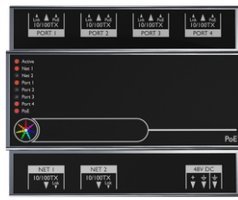

GAV-90333

GAVLE 6 (GAV-90333)

Accessory

Supply cable surface mounting box
A80981

Xpress wireless switch
A90591

SLESA-U9, DMX Controller 256 CH
A60491

SLESA-U11, DMX Controller 1024 CH
A66891

TPC (Touch Panel Controller) & EXT (Extension) 1 Universe
A64491

PoE Connect
A64591

TPC Touch Screen & LPC Controller DMX 2 Universe
A64691

DMX/RDM Splitter - 1 channel input, 4 channels output
A64791

Cloud Remote Management
A64991

STICK-KE2, DMX Controller 1024 CH
A65091