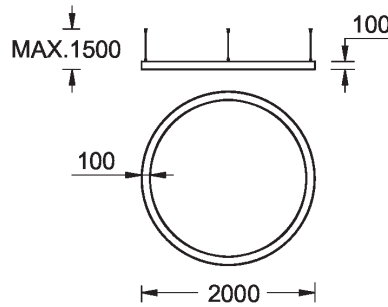

GAVLE 6 (GAV-90333)

Technical information

Material	Aluminium
Light source	5376 & 5376 LED
Power	374 W
Lumen	14819 lm
Efficacy	40 lm/W
Driver option	Integral control gear

Driver	Constant current (CC)
Input voltage	220-240 V 50/60 Hz
Optic	O
Optic value	Opal
Optic (2nd)	O
Optic (2nd) value	Opal

CCT / CRI	RGBW40
Dimming type	Bluetooth
Product colours	Black, White, Matt Silver, Concrete - Urban, Softscape - Urban, Stone - Urban, Corten - Urban, Oak - Woodland, Walnut - Woodland, Pine - Woodland
Weight	23.2 kg
Operating temperature	-20 °C to 40 °C
Variants (Bluetooth)	Compatible with EN/ IEC 60598-2-22: Suitable for emergency installations as central supply, non-maintained (Z0)

GAV-90333