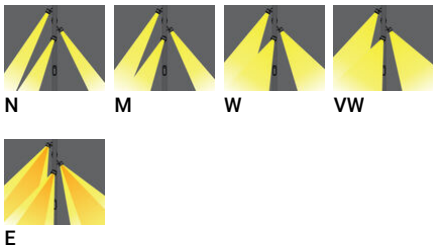

LADOR 14 (LD-20022)

Product description

102x102 mm - Supplied with specific 6 m square, straight aluminium pole: APC160102-LD

Luminaire Structure

- Die-cast aluminium housing
- Pre-treated before powder coating ensuring high corrosion resistance
- Thermal heat dissipation body
- Single cable entry, through wiring upon request
- One cable gland supplied with 2 m of 3x1.0 sqmm outdoor cable
- Stainless steel fasteners in grade 304 with zinc flake coating (ZFC)
- Durable silicone rubber gasket
- High-efficiency PMMA lens
- Clear toughened glass
- Integral control gear
- Maximum wind load resistance is 140 km/h
- Surge protection 10kV

Optic

Product colour

Special finishes upon request

LADOR 14 (LD-20022)

Technical information

Material	Aluminium
Light source	4 x 16 LED
Power	140 W
Lumen	13052 - 16440 lm
Efficacy	93 - 117 lm/W
Driver option	Integral control gear
Driver	Constant current (CC)
Input voltage	220-240 V 50/60 Hz

Optic	N, M, W, VW, E
Optic value	10°, 16°, 33°, 72°, 43°x11°
CCT / CRI	3000K CRI80, 4000K CRI80
Bug	B2-U0-G0, B3-U0-G0
ULR	<1%
ULOR	<1%
CIE flux code n°3	100
Dimming type	On/Off, 1-10V, DALI

Product colours	Black, Dark Grey, White, Matt Silver, Bronze, Concrete - Urban, Softscape - Urban, Stone - Urban, Corten - Urban, Oak - Woodland, Walnut - Woodland, Pine - Woodland
Weight	27.5 kg
Operating temperature	-20 °C to 40 °C
EPA (m2)	0.683
Cable	One cable gland supplied with 2 m of 3x1.0 sqmm outdoor cable
Through wiring	Single cable entry, through wiring upon request
Lens / Reflector / Optic	High-efficiency PMMA lens, Clear toughened glass
Variants (1-10V, DALI)	Compatible with EN/ IEC 60598-2-22: Suitable for emergency installations as central supply, non-maintained (Z0)