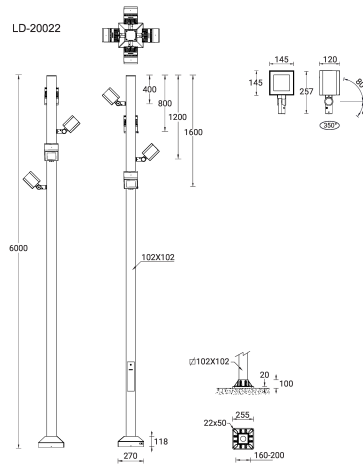

LADOR 14 (LD-20022)

Product description

102x102 mm - Supplied with specific 6 m square, straight aluminium pole: APC160102-LD

Luminaire Structure

- Die-cast aluminium housing
- Pre-treated before powder coating ensuring high corrosion resistance
- Thermal heat dissipation body
- Single cable entry, through wiring upon request
- One cable gland supplied with 2 m of 3x1.0 sqmm outdoor cable
- Stainless steel fasteners in grade 304 with zinc flake coating (ZFC)
- Durable silicone rubber gasket
- High-efficiency PMMA lens
- Clear toughened glass
- Integral control gear
- Maximum wind load resistance is 140 km/h
- Surge protection 10kV

Optic

Product colour

Special finishes upon request

LADOR 14 (LD-20022)

Technical information

Material	Aluminium
Light source	4 x 16 LED
Power	140 W
Lumen	13052 - 16440 lm
Efficacy	93 - 117 lm/W
Driver option	Integral control gear
Driver	Constant current (CC)
Input voltage	220-240 V 50/60 Hz

Optic	N, M, W, VW, E
Optic value	10°, 16°, 33°, 72°, 43°x11°
CCT / CRI	3000K CRI80, 4000K CRI80
Bug	B2-U0-G0, B3-U0-G0
ULR	<1%
ULOR	<1%
CIE flux code n°3	100
Dimming type	On/Off, 1-10V, DALI

Product colours	Black, Dark Grey, White, Matt Silver, Bronze, Concrete - Urban, Softscape - Urban, Stone - Urban, Corten - Urban, Oak - Woodland, Walnut - Woodland, Pine - Woodland
Weight	27.5 kg
Operating temperature	-20 °C to 40 °C
EPA (m2)	0.683
Cable	One cable gland supplied with 2 m of 3x1.0 sqmm outdoor cable
Through wiring	Single cable entry, through wiring upon request
Lens / Reflector / Optic	High-efficiency PMMA lens, Clear toughened glass
Variants (1-10V, DALI)	Compatible with EN/ IEC 60598-2-22: Suitable for emergency installations as central supply, non-maintained (Z0)

Pole (required)

6 m - Square, straight aluminium
pole for LADOR
APC160102-LD