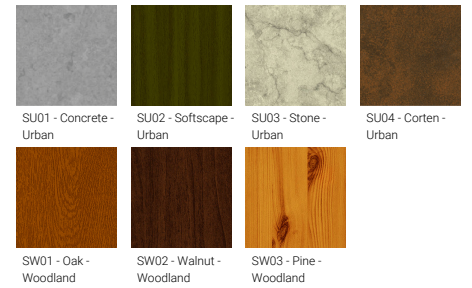

LADOR 14 (LD-20022)

Product description

102x102 mm - Supplied with specific 6 m square, straight aluminium pole: APC160102-LD

Luminaire Structure

- Die-cast aluminium housing
- Pre-treated before powder coating ensuring high corrosion resistance
- Thermal heat dissipation body
- Single cable entry, through wiring upon request
- One cable gland supplied with 2 m of 3x1.0 sqmm outdoor cable
- Stainless steel fasteners in grade 304 with zinc flake coating (ZFC)
- Durable silicone rubber gasket
- High-efficiency PMMA lens
- Clear toughened glass
- Integral control gear
- Maximum wind load resistance is 140 km/h
- Surge protection 10kV

Optic

Product colour

Special finishes upon request

LADOR 14 (LD-20022)

Technical information

Material	Aluminium
Light source	4 x 16 LED
Power	140 W
Lumen	13052 - 16440 lm
Efficacy	93 - 117 lm/W
Driver option	Integral control gear
Driver	Constant current (CC)
Input voltage	220-240 V 50/60 Hz