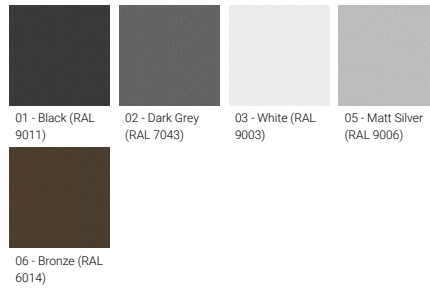

Optic

Product colour

Special finishes upon request

LADOR 14 (LD-20022)

Technical information

Material	Aluminium
Light source	4 x 16 LED
Power	140 W
Lumen	13052 - 16440 lm
Efficacy	93 - 117 lm/W
Driver option	Integral control gear
Driver	Constant current (CC)
Input voltage	220-240 V 50/60 Hz