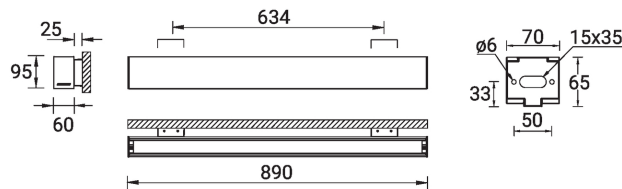

NYBRO 8 (NYB-30312)

Technical information

Material	Aluminium
Light source	108 & 96 LED
Power	55 W
Lumen	5961 - 6721 lm
Efficacy	103 - 116 lm/W
Driver option	Integral control gear

Driver	Constant current (CC)
Input voltage	220-240 V 50/60 Hz
Optic	O, P
Optic value	Opal, Micro-prismatic
Optic (2nd)	O
Optic (2nd) value	Opal

CCT / CRI	3000K CRI80, 4000K CRI80
Dimming type	On/Off, 1-10V, DALI
Product colours	Black, White, Matt Silver, Concrete - Urban, Softscape - Urban, Stone - Urban, Corten - Urban, Oak - Woodland, Walnut - Woodland, Pine - Woodland
Weight	4.2 kg
Operating temperature	-20 °C to 40 °C
Variants (On/Off, 1-10V, DALI)	Compatible with EN/ IEC 60598-2-22: Suitable for emergency installations as central supply, non-maintained (Z0)

NYB-30312