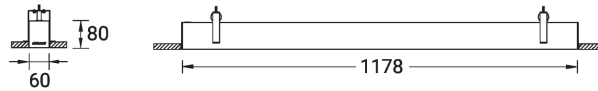

NYBRO 4 (NYB-80324)

Technical information

Material	Aluminium
Light source	132 LED
Power	35 W
Lumen	4430 lm
Efficacy	127 lm/W
Driver option	Integral control gear
Driver	Constant current (CC)

Input voltage	220-240 V 50/60 Hz
Optic	O, P
Optic value	Opal, Micro-prismatic
CCT / CRI	3000K CRI80, 4000K CRI80
Dimming type	DALI
Product colours	Black, White, Matt Silver, Concrete - Urban, Softscape - Urban, Stone - Urban, Corten - Urban, Oak - Woodland, Walnut - Woodland, Pine - Woodland
Weight	4.0 kg

Operating temperature	-20 °C to 40 °C
MacAdam Ellipse	3 SDCM
Lifetime L90B10 (hours)	> 23,000
Lifetime L80B10 (hours)	> 45,000
Lifetime L80B50 (hours)	> 50,000
Variants (DALI)	Compatible with EN/ IEC 60598-2-22: Suitable for emergency installations as central supply, non- maintained (Z0)

NYB-80324