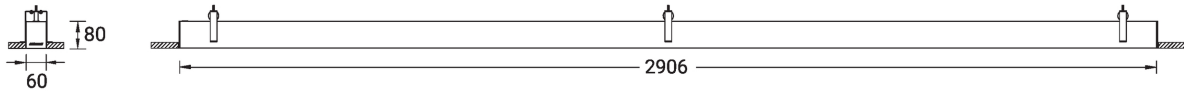

NYBRO 4 (NYB-80363)

Technical information

Material	Aluminium
Light source	360 LED
Power	92 W
Lumen	8386 - 10538 lm
Efficacy	91 - 115 lm/W
Driver option	Integral control gear
Driver	Constant current (CC)

Input voltage	220-240 V 50/60 Hz
Optic	O, P
Optic value	Opal, Micro-prismatic
CCT / CRI	3000K CRI80, 4000K CRI80
Dimming type	On/Off, DALI
Product colours	Black, White, Matt Silver, Concrete - Urban, Softscape - Urban, Stone - Urban, Corten - Urban, Oak - Woodland, Walnut - Woodland, Pine - Woodland
Weight	8.3 kg

Operating temperature	-20 °C to 40 °C
MacAdam Ellipse	3 SDCM
Lifetime L90B10 (hours)	> 23,000
Lifetime L80B10 (hours)	> 45,000
Lifetime L80B50 (hours)	> 50,000
Variants (On/Off, DALI)	Compatible with EN/ IEC 60598-2-22: Suitable for emergency installations as central supply, non-maintained (ZO)

NYB-80363