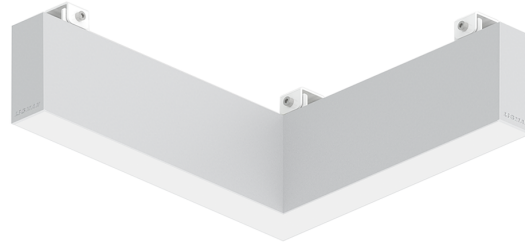

**NYBRO 12 (NYB-80772-SU)**

**Product description**

Down - L90° - 40x80 mm - 336 mm

microPrim™

**Luminaire Structure**

- Die-cast aluminium end-caps and extruded aluminium profile with powder coating
- Passive thermal management
- Stainless steel fasteners in grade 304 with zinc flake coating (ZFC)
- PMMA diffuser with Opal (UGR <19) and micro prismatic (UGR <13) options for better glare control

- Integral control gear
- Stainless steel brackets and screws for mounting
- Up and down light distribution options
- Wireless control available through Bluetooth connection

- Daylight and occupancy sensor options

**Optic**

**Product colour**

01 - Black (RAL 9011)    03 - White (RAL 9003)    05 - Matt Silver (RAL 9006)

**Special finishes upon request**

SU01 - Concrete - Urban    SU02 - Softscape - Urban    SU03 - Stone - Urban    SU04 - Corten - Urban

SW01 - Oak - Woodland    SW02 - Walnut - Woodland    SW03 - Pine - Woodland

**NYBRO 12 (NYB-80772-SU)**

**Technical information**

<b>Material</b>	Aluminium
<b>Light source</b>	72 LED
<b>Power</b>	14 W
<b>Lumen</b>	987 - 1195 lm
<b>Efficacy</b>	71 - 85 lm/W
<b>Driver option</b>	Integral control gear
<b>Driver</b>	Constant current (CC)