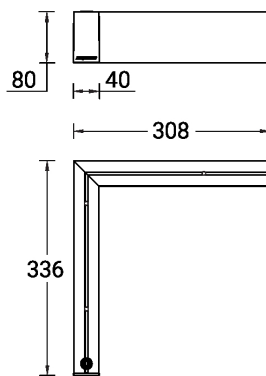

NYBRO 12 (NYB-80772-SU)

Technical information

Material	Aluminium
Light source	72 LED
Power	14 W
Lumen	987 - 1195 lm
Efficacy	71 - 85 lm/W
Driver option	Integral control gear
Driver	Constant current (CC)

Input voltage	220-240 V 50/60 Hz
Optic	O, P
Optic value	Opal, Micro-prismatic
CCT / CRI	3000K CRI80, 4000K CRI80
Dimming type	On/Off, DALI
Product colours	Black, White, Matt Silver, Concrete - Urban, Softscape - Urban, Stone - Urban, Corten - Urban, Oak - Woodland, Walnut - Woodland, Pine - Woodland
Weight	1.8 kg

Operating temperature	-20 °C to 40 °C
MacAdam Ellipse	3 SDCM
Lifetime L90B10 (hours)	> 23,000
Lifetime L80B10 (hours)	> 45,000
Lifetime L80B50 (hours)	> 50,000
Variants (On/Off, DALI)	Compatible with EN/ IEC 60598-2-22: Suitable for emergency installations as central supply, non-maintained (Z0)

NYB-80772-SU