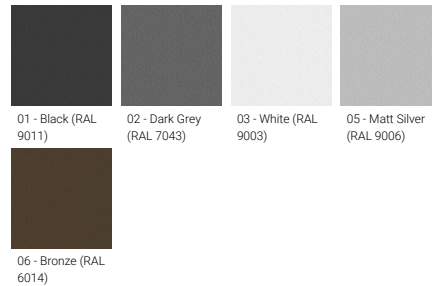

Optic

Product colour

Special finishes upon request

ODESSA 23 (OD-21083)

Technical information

Material	Aluminium
Light source	4 x 1 COB
Power	280 W
Lumen	29696 - 34744 lm
Efficacy	108 - 126 lm/W
Driver option	Integral control gear
Driver	Constant current (CC)
Input voltage	220-240 V 50/60 Hz