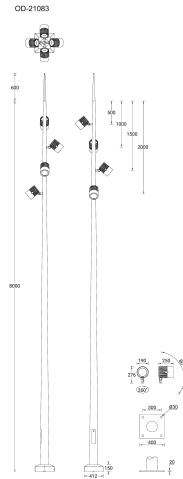

ODESSA 23 (OD-21083)

Product description

Large - Supplied with specific 8 m cylindrical, tapered galvanised steel pole: SPT180176-OD

microPrim™

Luminaire Structure

- Die-cast aluminium housing
- Pre-treated before powder coating ensuring high corrosion resistance
- Single cable entry
- One cable gland supplied with 2 m of 3x1.0 sqmm outdoor cable
- Stainless steel fasteners in grade 304 with zinc flake coating (ZFC)
- Durable silicone rubber gasket
- High-efficiency optical reflector
- Clear toughened glass
- Integral control gear
- Maximum wind load resistance is 160 km/h
- RGBW available upon request

Optic

Product colour

Special finishes upon request

ODESSA 23 (OD-21083)

Technical information

Material	Aluminium
Light source	4 x 1 COB
Power	280 W
Lumen	29696 - 34744 lm
Efficacy	108 - 126 lm/W
Driver option	Integral control gear
Driver	Constant current (CC)
Input voltage	220-240 V 50/60 Hz

Optic	N, M, W, VW
Optic value	20°, 32°, 43°, 69°
CCT / CRI	2700K CRI80, 3000K CRI80, 4000K CRI80
Bug	B3-U0-G1, B4-U0-G0
ULR	<1%
ULOR	<1%
CIE flux code n°3	100, 99
Dimming type	On/Off

Product colours	Black, Dark Grey, White, Matt Silver, Bronze, Concrete - Urban, Softscape - Urban, Stone - Urban, Corten - Urban, Oak - Woodland, Walnut - Woodland, Pine - Woodland
Weight	124.0 kg
Operating temperature	-20 °C to 40 °C
EPA (m2)	0.941
Cable	One cable gland supplied with 2 m of 3x1.0 sqmm outdoor cable
Through wiring	Single cable entry
Lens / Reflector / Optic	High-efficiency optical reflector, Clear toughened glass
Variants (On/Off)	Compatible with EN/ IEC 60598-2-22: Suitable for emergency installations as central supply, non-maintained (Z0)

Pole (required)

8 m - Cylindrical, tapered
galvanised steel pole for
ODESSA
SPT180176-OD
