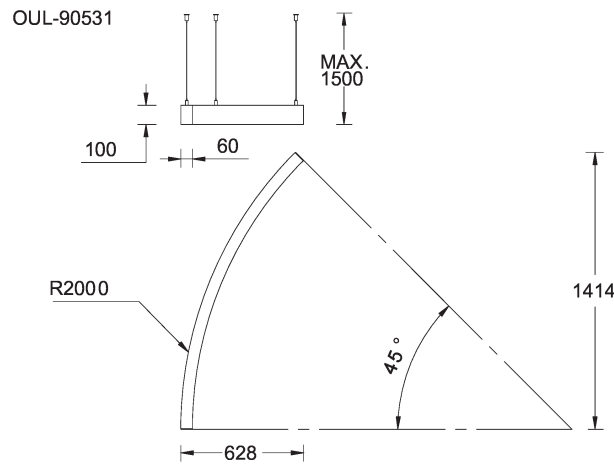

OULU 11 (OUL-90531)

Technical information

Material	Aluminium
Light source	192 LED
Power	52 W
Lumen	5228 - 5457 lm
Efficacy	101 - 105 lm/W
Driver option	Integral control gear for On/Off (-ND), DALI (-DA). Remote driver is included for 1-10V (-DI)

Driver	Constant current (CC)
Input voltage	220-240 V 50/60 Hz
Optic	O
Optic value	Opal
CCT / CRI	3000K CRI80, 4000K CRI80
Dimming type	On/Off, 1-10V, DALI

Product colours	Black, White, Matt Silver, Concrete - Urban, Softscape - Urban, Stone - Urban, Corten - Urban, Oak - Woodland, Walnut - Woodland, Pine - Woodland
Weight	5.3 kg
Operating temperature	-20 °C to 40 °C
Variants (1-10V, DALI)	Compatible with EN/ IEC 60598-2-22: Suitable for emergency installations as central supply, non-maintained (Z0)